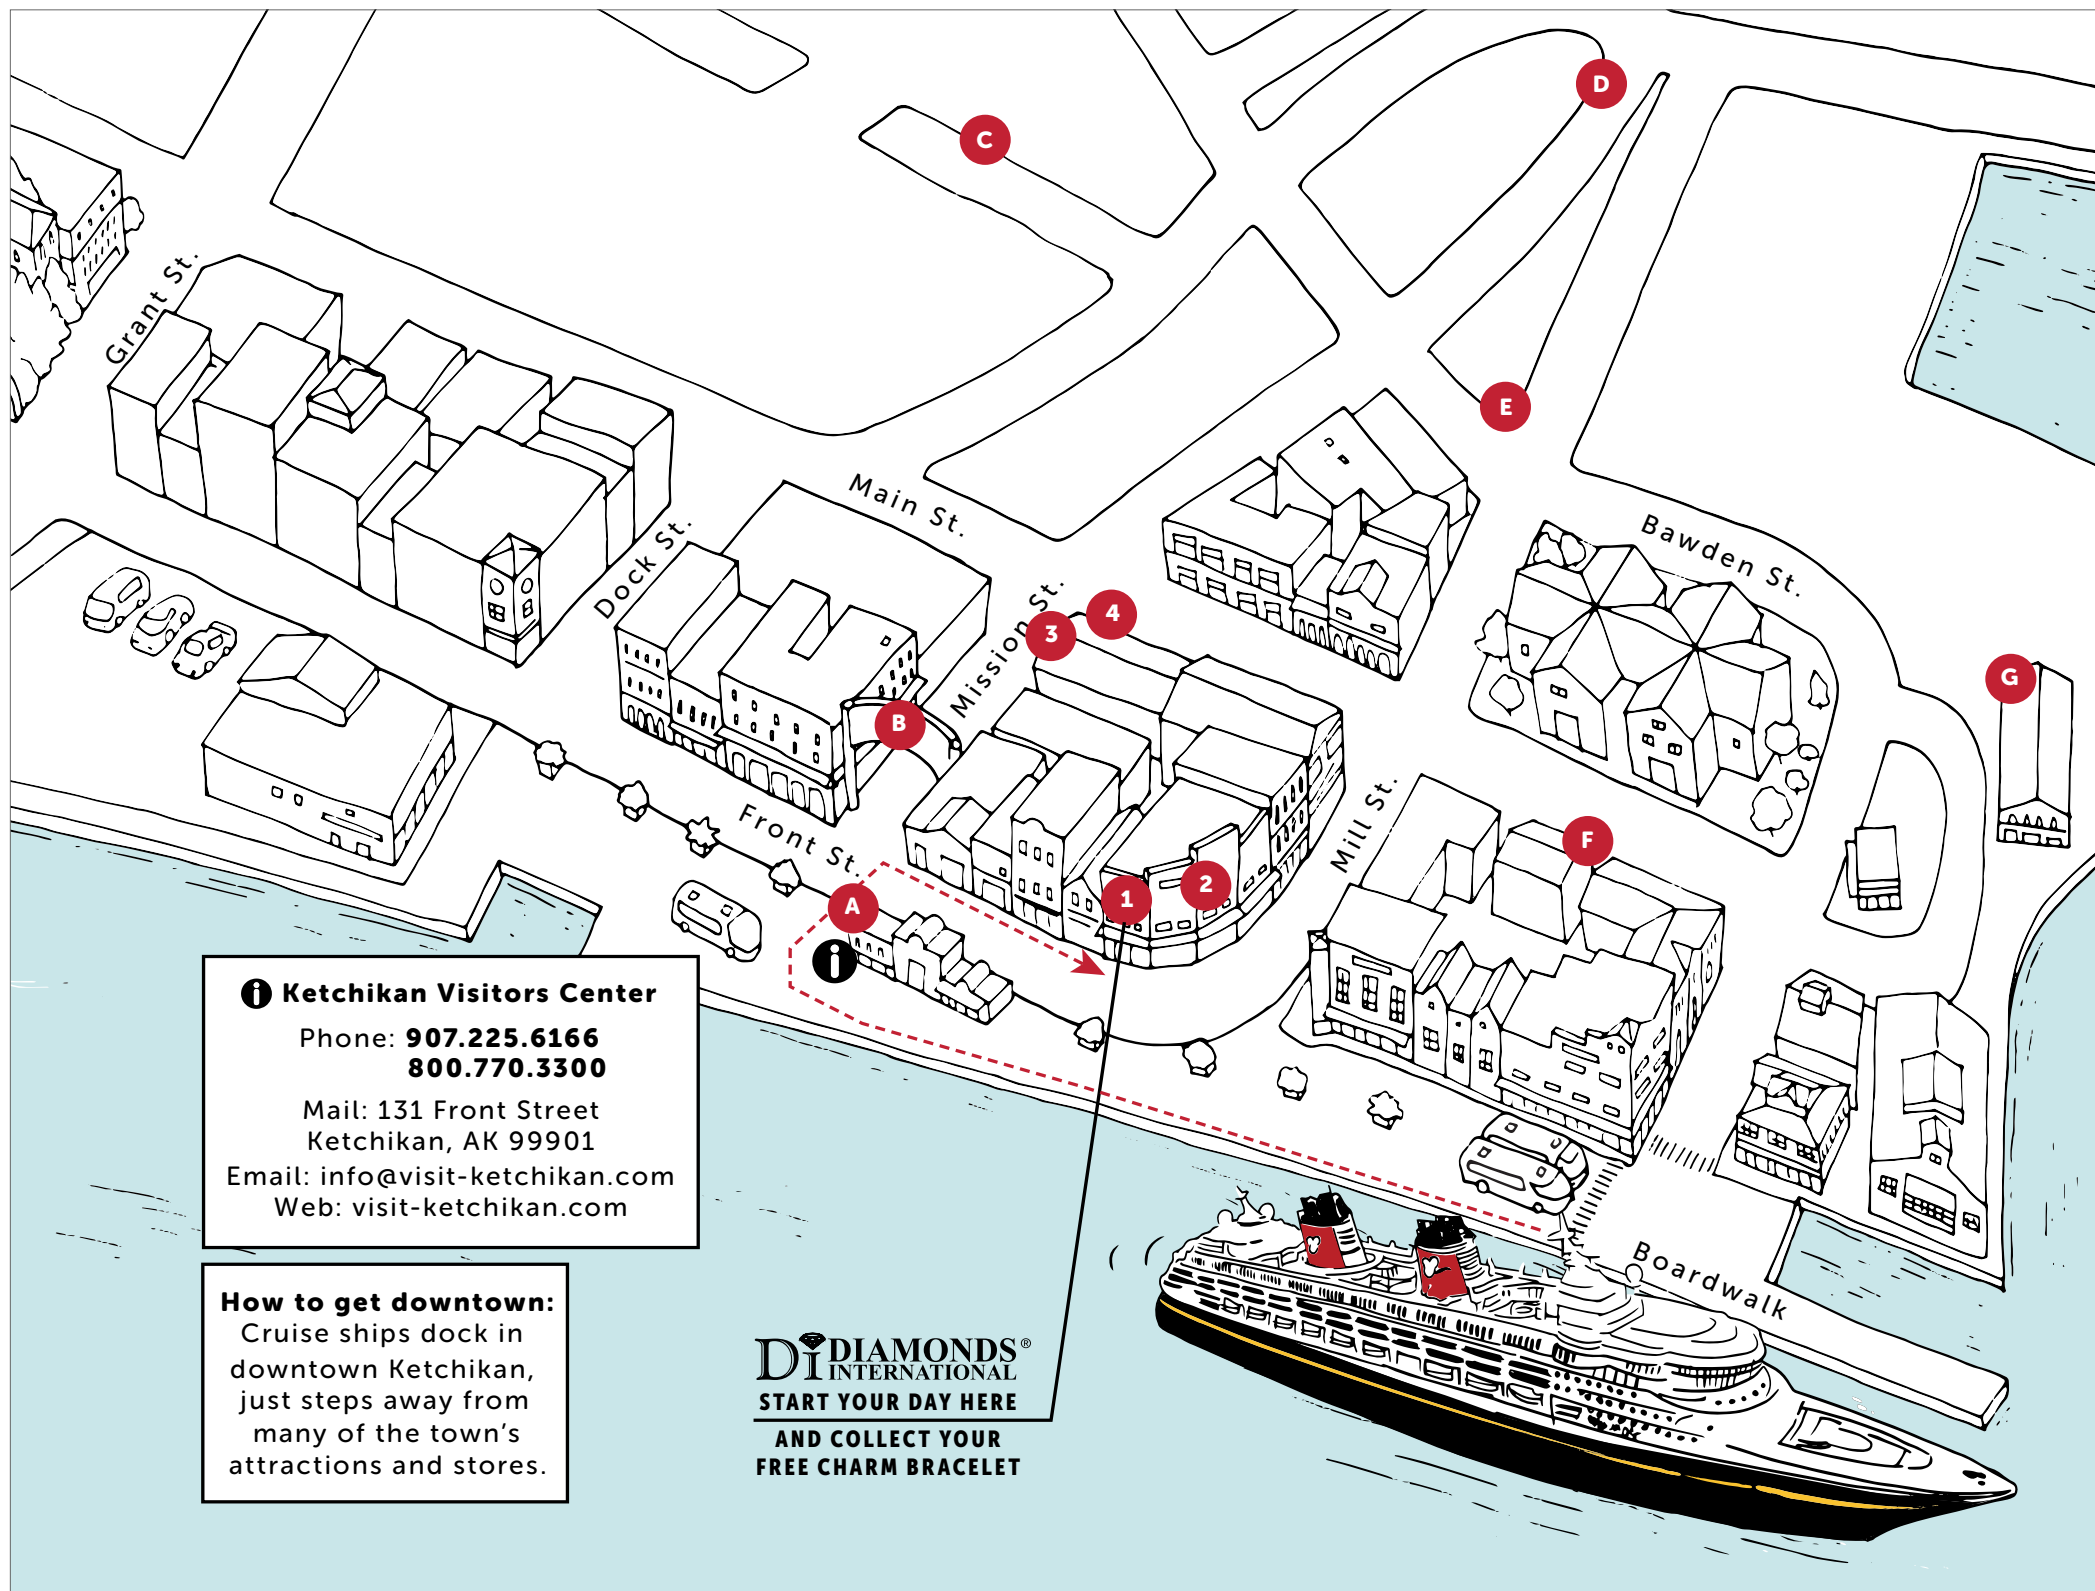

# KETCHIKAN ALASKA

YOUR ADVENTURE IN PORT AWAITS

**PORT FACTS**

**About Your Destination:**  
Ketchikan is known as the "Salmon Capital of the World."

**Capital:**  
Juneau

**Population:**  
7,990

**Language:**  
English

**Credit Cards**  
All the major credit cards are accepted in all the stores ashore

**Taxi:**  
Affordable and easy to find near the port.

**Tender Ride:**  
If the ship is at anchor, guests should expect a short 10-minute tender ride.

**FREE GIFT COLLECT YOUR FREE ALASKAN SALMON CHARM FROM STORE #1 ON THE MAP!**

DISCOVER SHOPPING IN ALASKA

PORT OF CALL RETAILERS

**CONTACT YOUR SHOPPING AMBASSADOR ONBOARD:**  
DISNEY WONDER: #36311

**ALL STORES ON THIS MAP WILL ACCEPT U.S. DOLLARS.**

**DI DIAMONDS INTERNATIONAL**  
START YOUR DAY HERE  
AND COLLECT YOUR  
FREE CHARM BRACELET

*This guide is specially prepared by Real Focus Media and our Shopping Ambassador Program and is intended to assist you during your visit to this port. Please note that the information and prices provided in this map are subject to change without notice. We apologize for any inconvenience, but Disney Cruise Line cannot accept responsibility for any deviations. Thank you.*