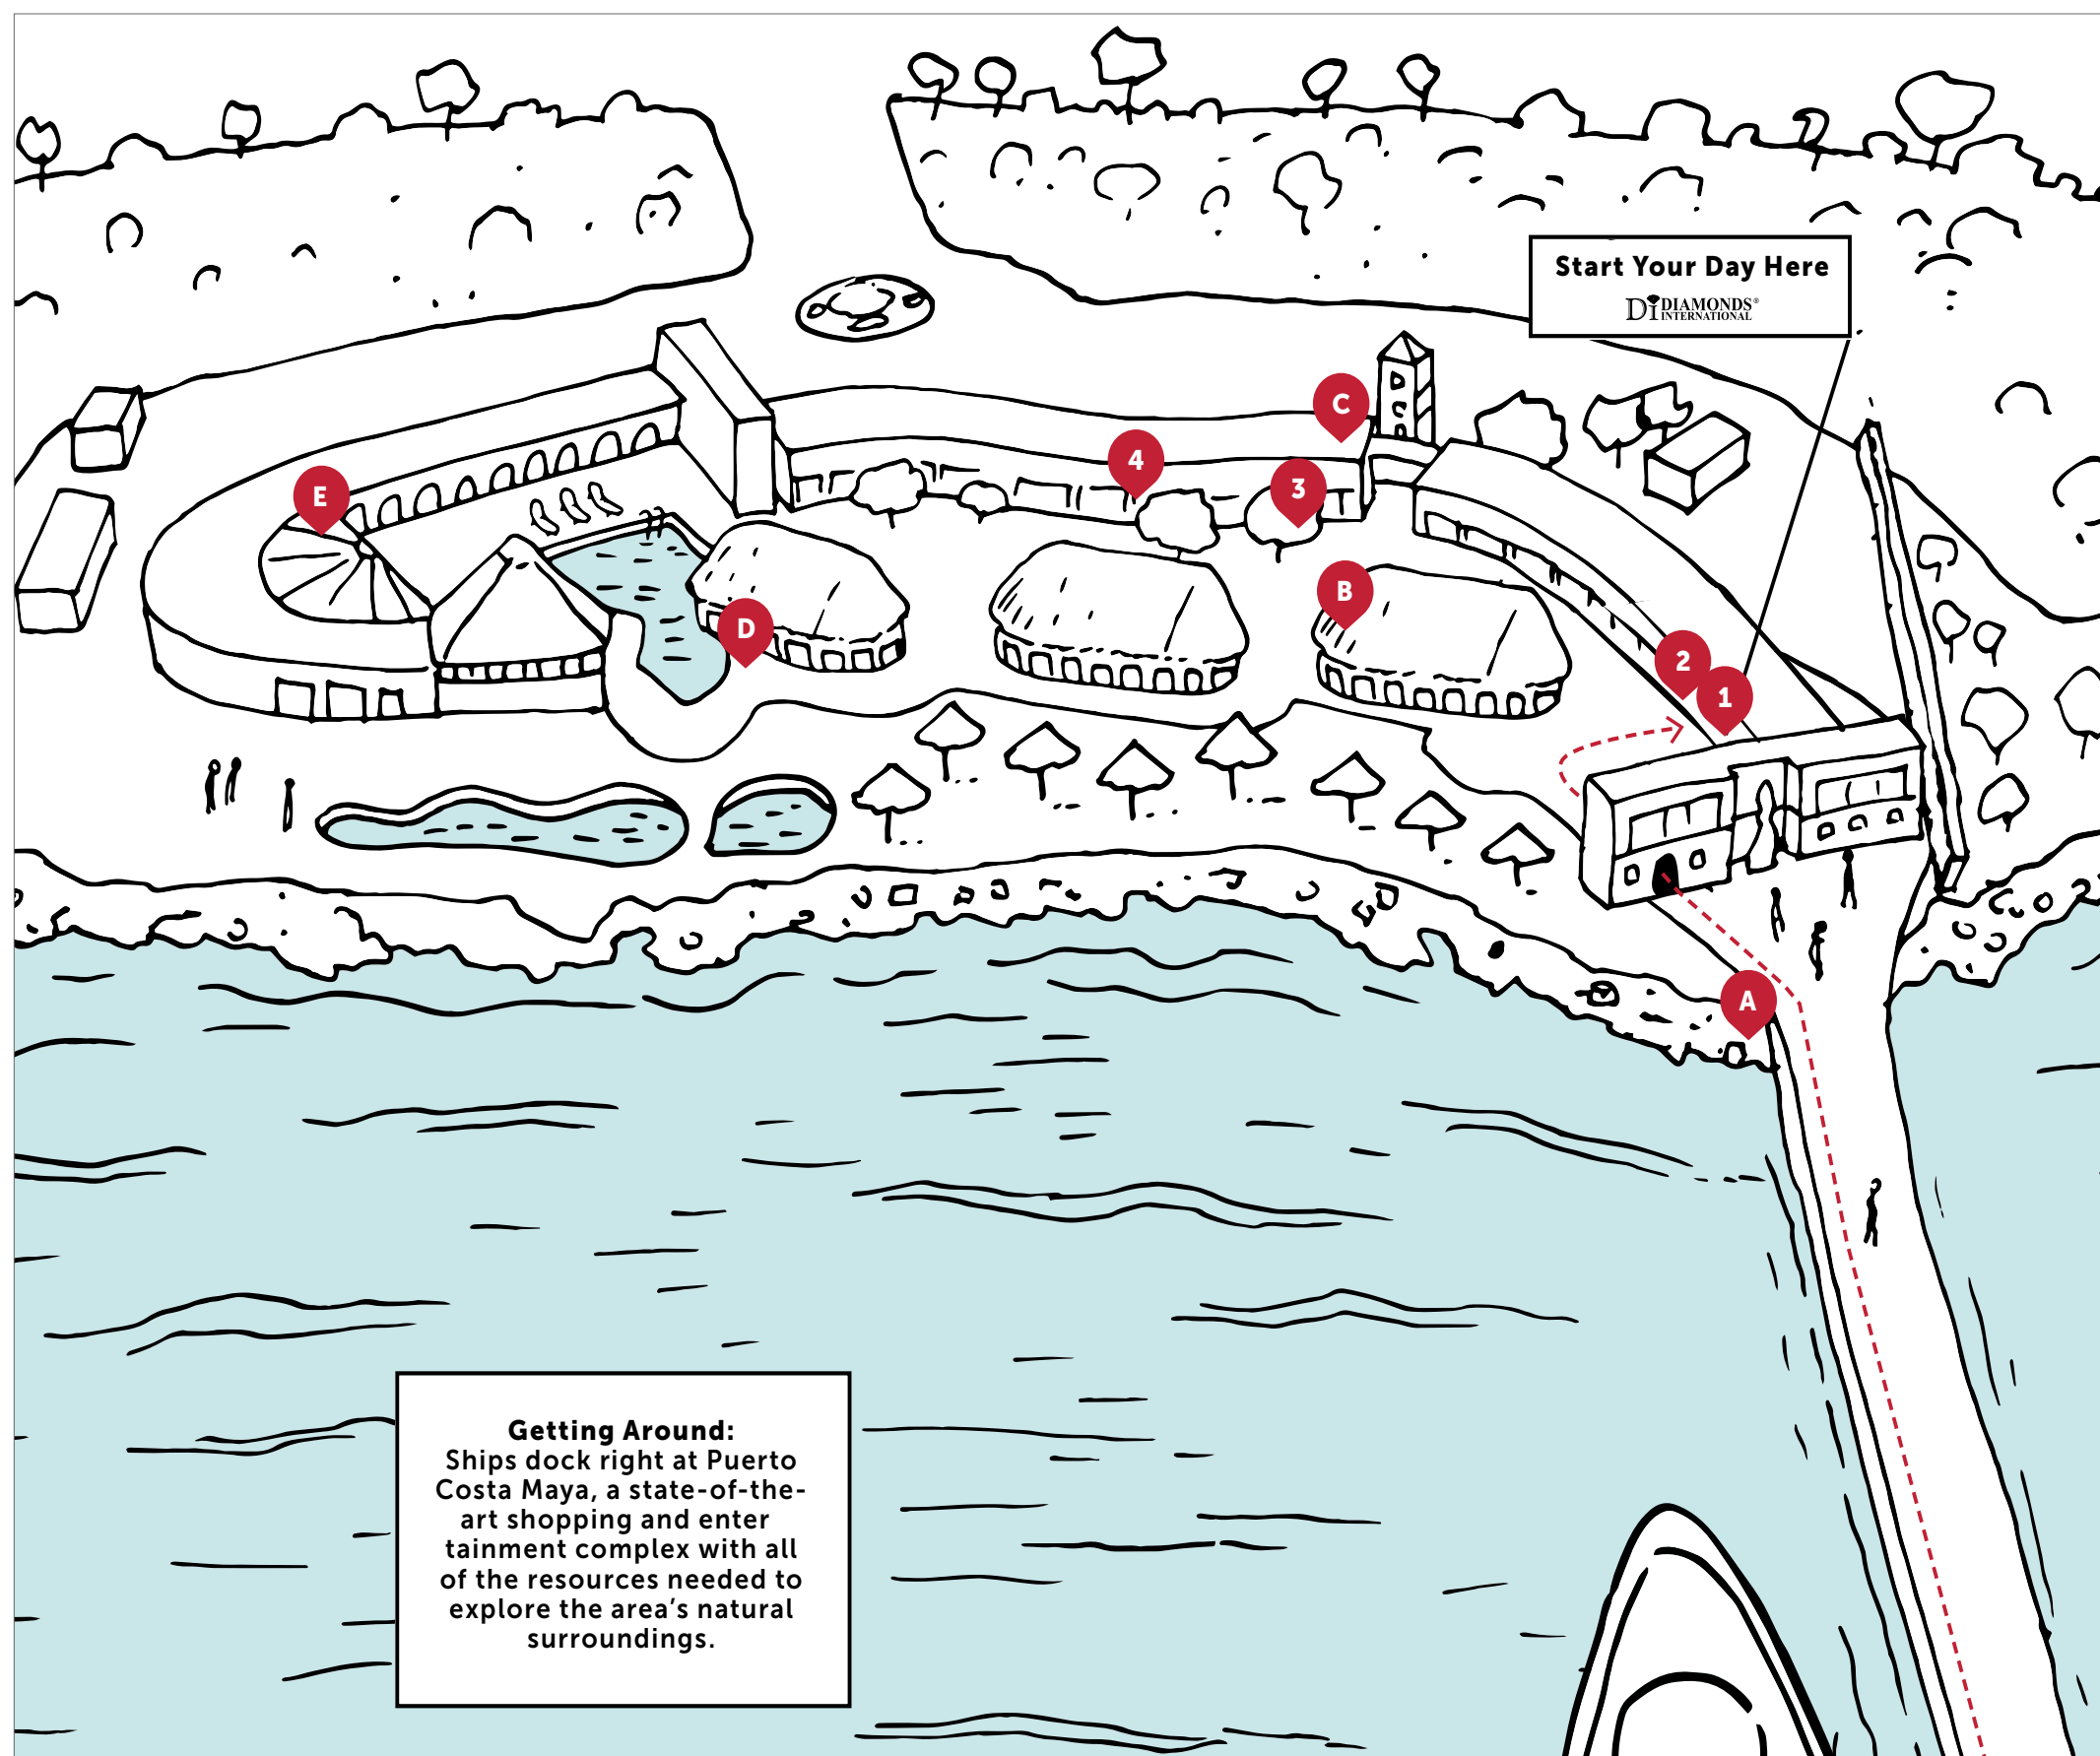

CONTACT YOUR SHOPPING AMBASSADOR ONBOARD:

DISNEY DREAM: #28081 DISNEY MAGIC: #28091 DISNEY FANTASY: #28080
DISNEY WONDER: #36311 DISNEY WISH: #20808

ALL GUARANTEED & RECOMMENDED STORES ON THIS MAP WILL ACCEPT U.S. DOLLARS.