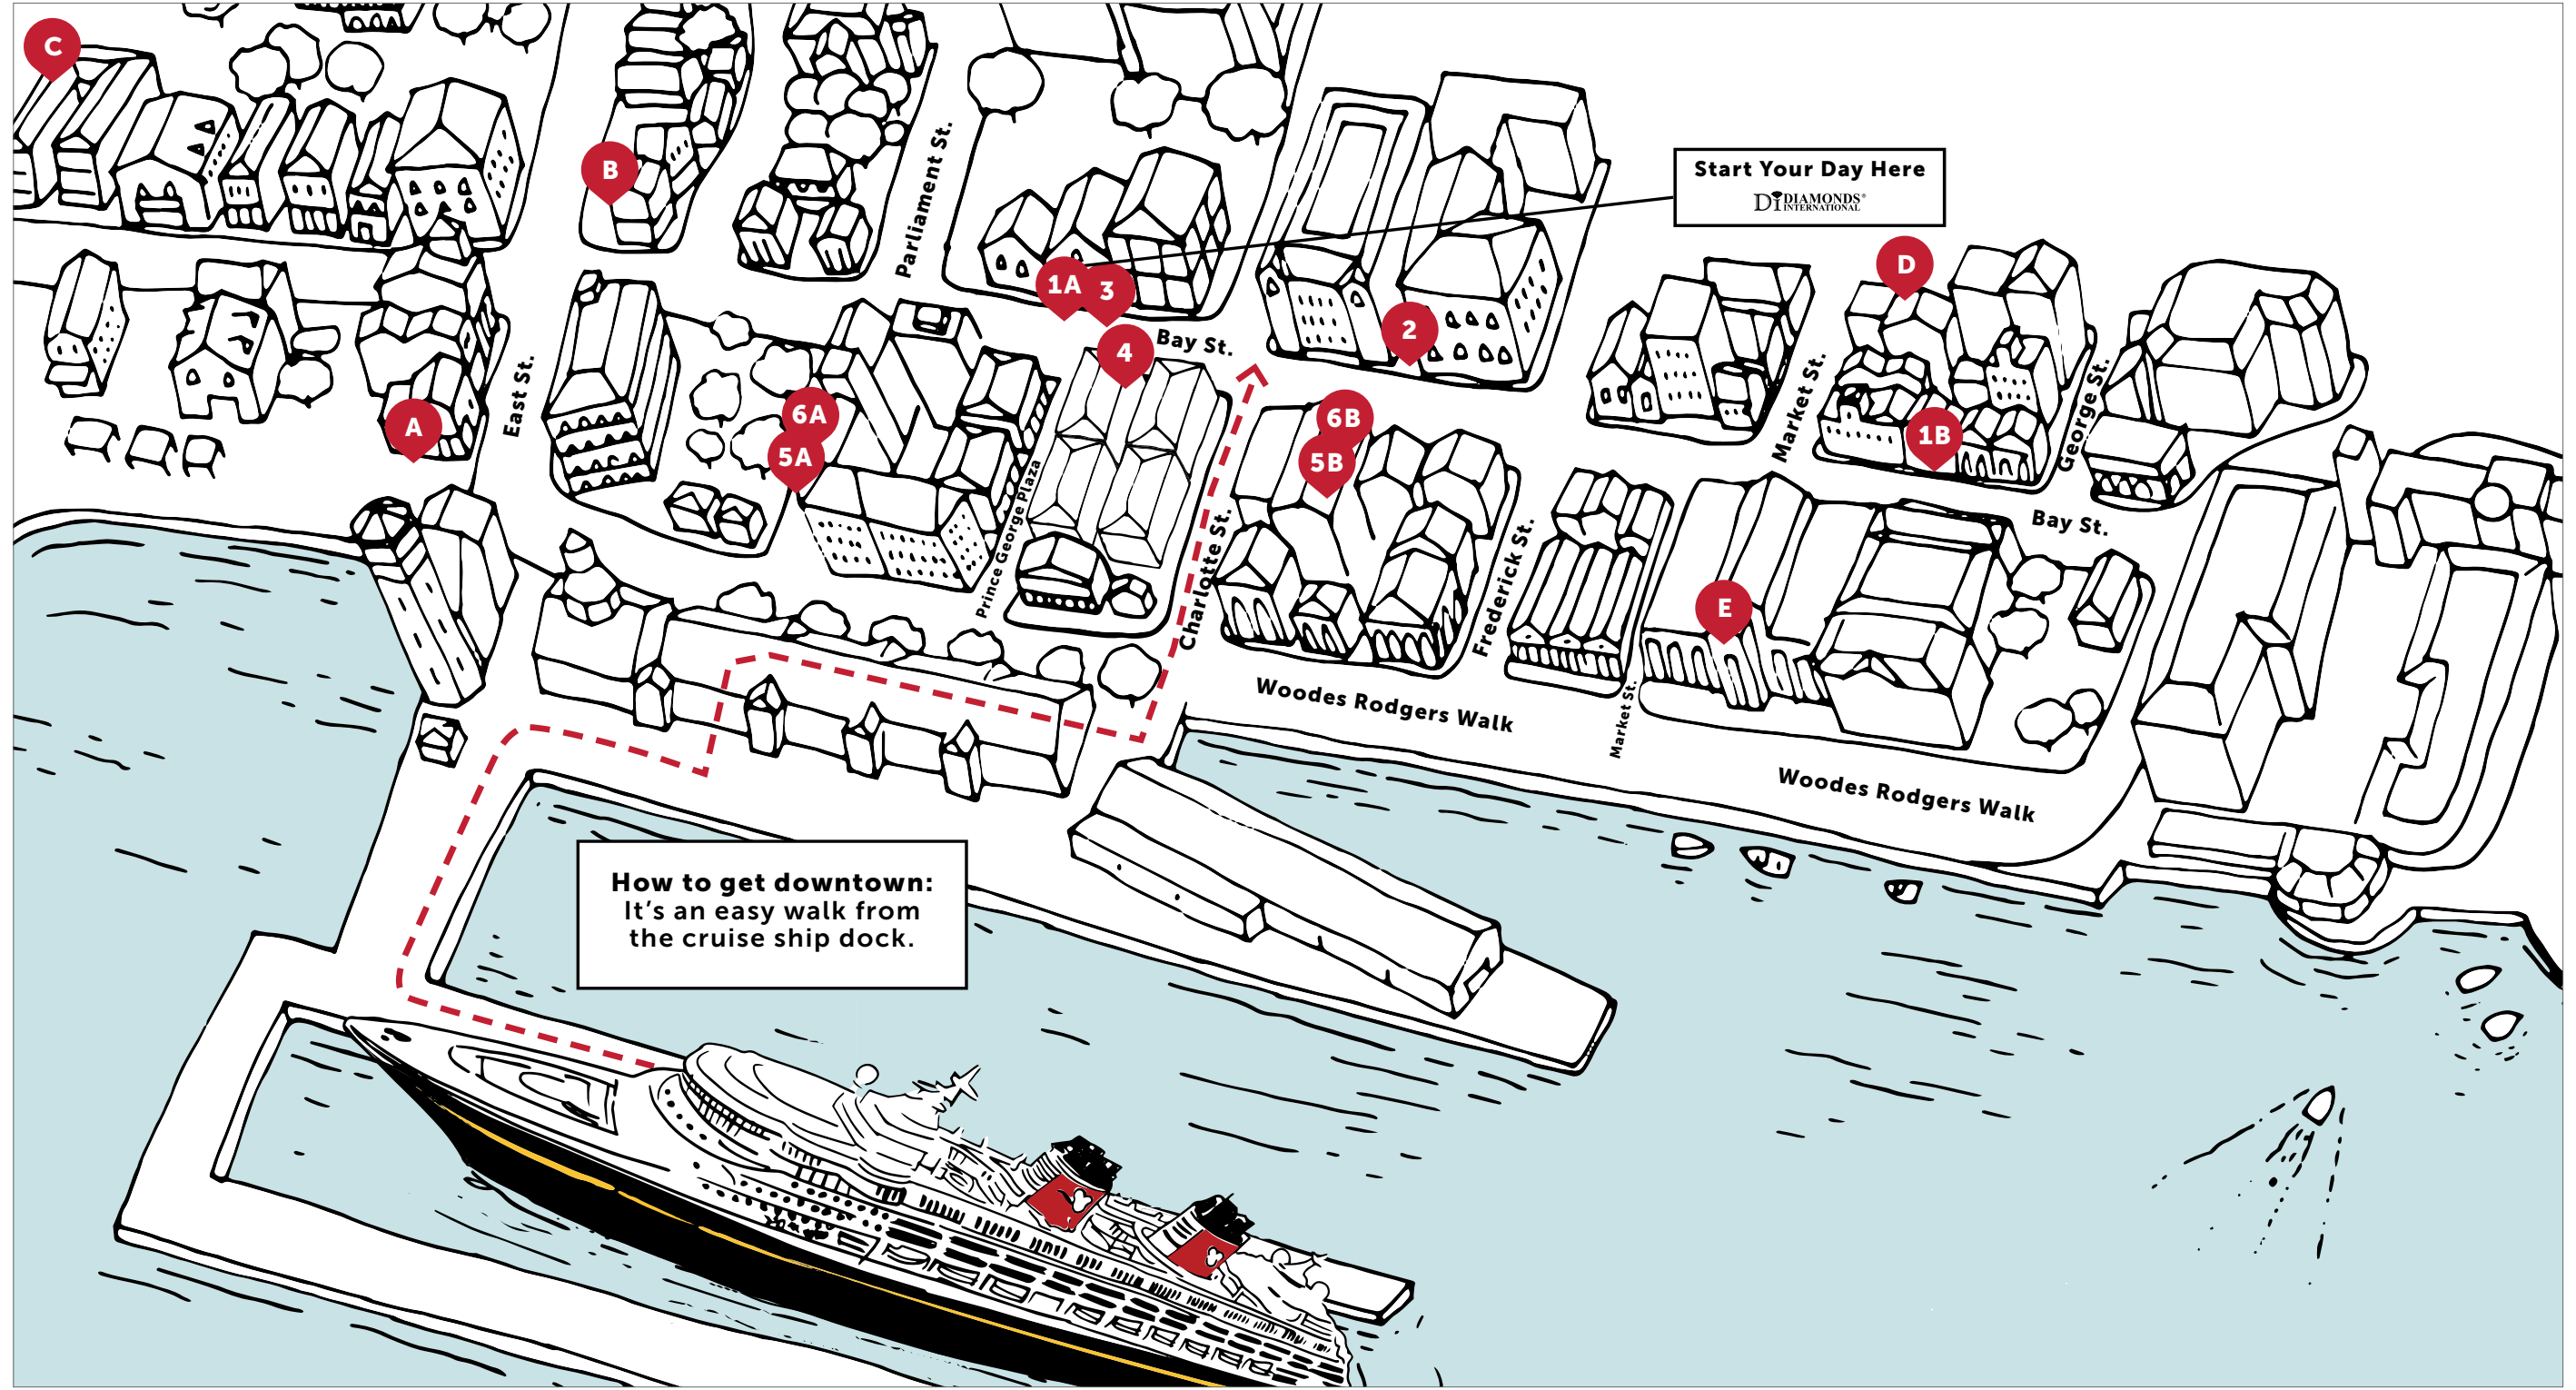

DISCOVER SHOPPING IN THE ISLANDS

GUARANTEED & RECOMMENDED STORES

CONTACT YOUR SHOPPING AMBASSADOR ONBOARD:
DISNEY DREAM: #28081 DISNEY MAGIC: #28091 DISNEY FANTASY: #28080
DISNEY WONDER: #36311 DISNEY WISH: #20808

ALL GUARANTEED & RECOMMENDED STORES ON THIS MAP WILL ACCEPT U.S. DOLLARS.

DIAMONDS INTERNATIONAL® 1A 1B
A Must-See for Diamonds, Exotic Gemstones, Watches & Jewelry. Family Owned, Exceptional Selection, and Outstanding Customer Service.

- Exclusive retailer of Crown of Light® diamonds and Safi Kilima® Tanzanite.
- Customize your jewelry, with same-day delivery.
- Time for an upgrade? Lifetime upgrade policy.
- Take the Crown of Light Challenge: Compare any diamond to the sparkle of Crown of Light.
- Discover high-quality Safi Kilima Tanzanite.
- De Beers Forevermark® diamonds authorized jeweler.
- Collect your complimentary charm bracelet and Caribbean charm today!

TANZANITE INTERNATIONAL® 2
Unparalleled Selection of Tanzanite Jewelry and Loose Gemstones.

- Exclusive retailer of Safi Kilima Tanzanite; a top selling tanzanite brand.
- Start your Tanzanite collection for only $139!
- Collectable loose Tanzanite stones.
- DI® Diamond essentials: studs, pendants, rings, & bracelets.
- Collect your free pair of Tanzanite stud earrings today!

DIAMONDS INTERNATIONAL® 3
WATCH & DESIGN
Discover Some of the World's Most Sought after Timepieces & Designer Jewelry.

- Timepieces: Bremont®, Bulova®, Hamilton®, Philip Stein®, Pre-Owned Rolex®, TAG Heuer®, Zenith®, and more!
- Designer Jewelry: Forevermark®, John Hardy®, Marahago® Larimar, & more.
- Ask to see the Crown of Light® Hublot watch.

TAG HEUER® BOUTIQUE 4
Experience the World of TAG Heuer®.

- Leader in high precision Chronographs.
- Find exclusive, boutique only timepieces.
- Shop Tag Heuer accessories.

CARILoha® 5A, 5B
Bedding, Bath & Apparel Made of Soft, Sustainable Bamboo Viscose.

- Feel the difference of luxuriously soft, carbon-neutral bamboo for yourself.
- Twice as soft and 3 degrees cooler than cotton + odor, allergy resistant.
- Bedding Suite: mattress, base, sheets, pillows; ship free to continental U.S.
- Bamboo Bath: towel sets, bath sheets, robes; ship free to continental U.S.
- Bamboo Apparel: shirts, socks, underwear, fitness, and more.

DEL SOL® 6A, 6B
World's Largest Retailer of Color-Changing Clothing and Accessories.

- Just Add Sun®: Del Sol products change colors with sunlight.
- Island Collection: one-stop shop for custom, island apparel.
- Solize™ Sunglasses: polarized lenses, lifetime guaranteed.
- Nail Polish & Accessories: polish, jewelry, hair clips.
- Sun Smart Beach: towels, totes, balls, water bottles, etc.

PHOTO OPPORTUNITIES:

- **A** Parliament Square
- **B** Parliament Building
- **C** The Queen's Staircase
- **D** Christ Church Cathedral
- **E** Straw Market

BRAND FINDER

LUXURY JEWELRY:

- **CROWN OF LIGHT® 1A 1B**
- **DI® DIAMONDS 1A 1B**
- **FOREVERMARK® 1A 1B**
- **SAFI KILIMA® TANZANITE 1A 1B 2**
- **JOHN HARDY® 1A 1B**

LUXURY TIMEPIECES:

- **BREMONT® 3**
- **BULOVA® 3**
- **PHILIP STEIN® 3**
- **PRE-OWNED ROLEX® 3**
- **HAMILTON® 3**
- **TAG HEUER® 4**
- **ZENITH® 3**

FEATURED BRANDS