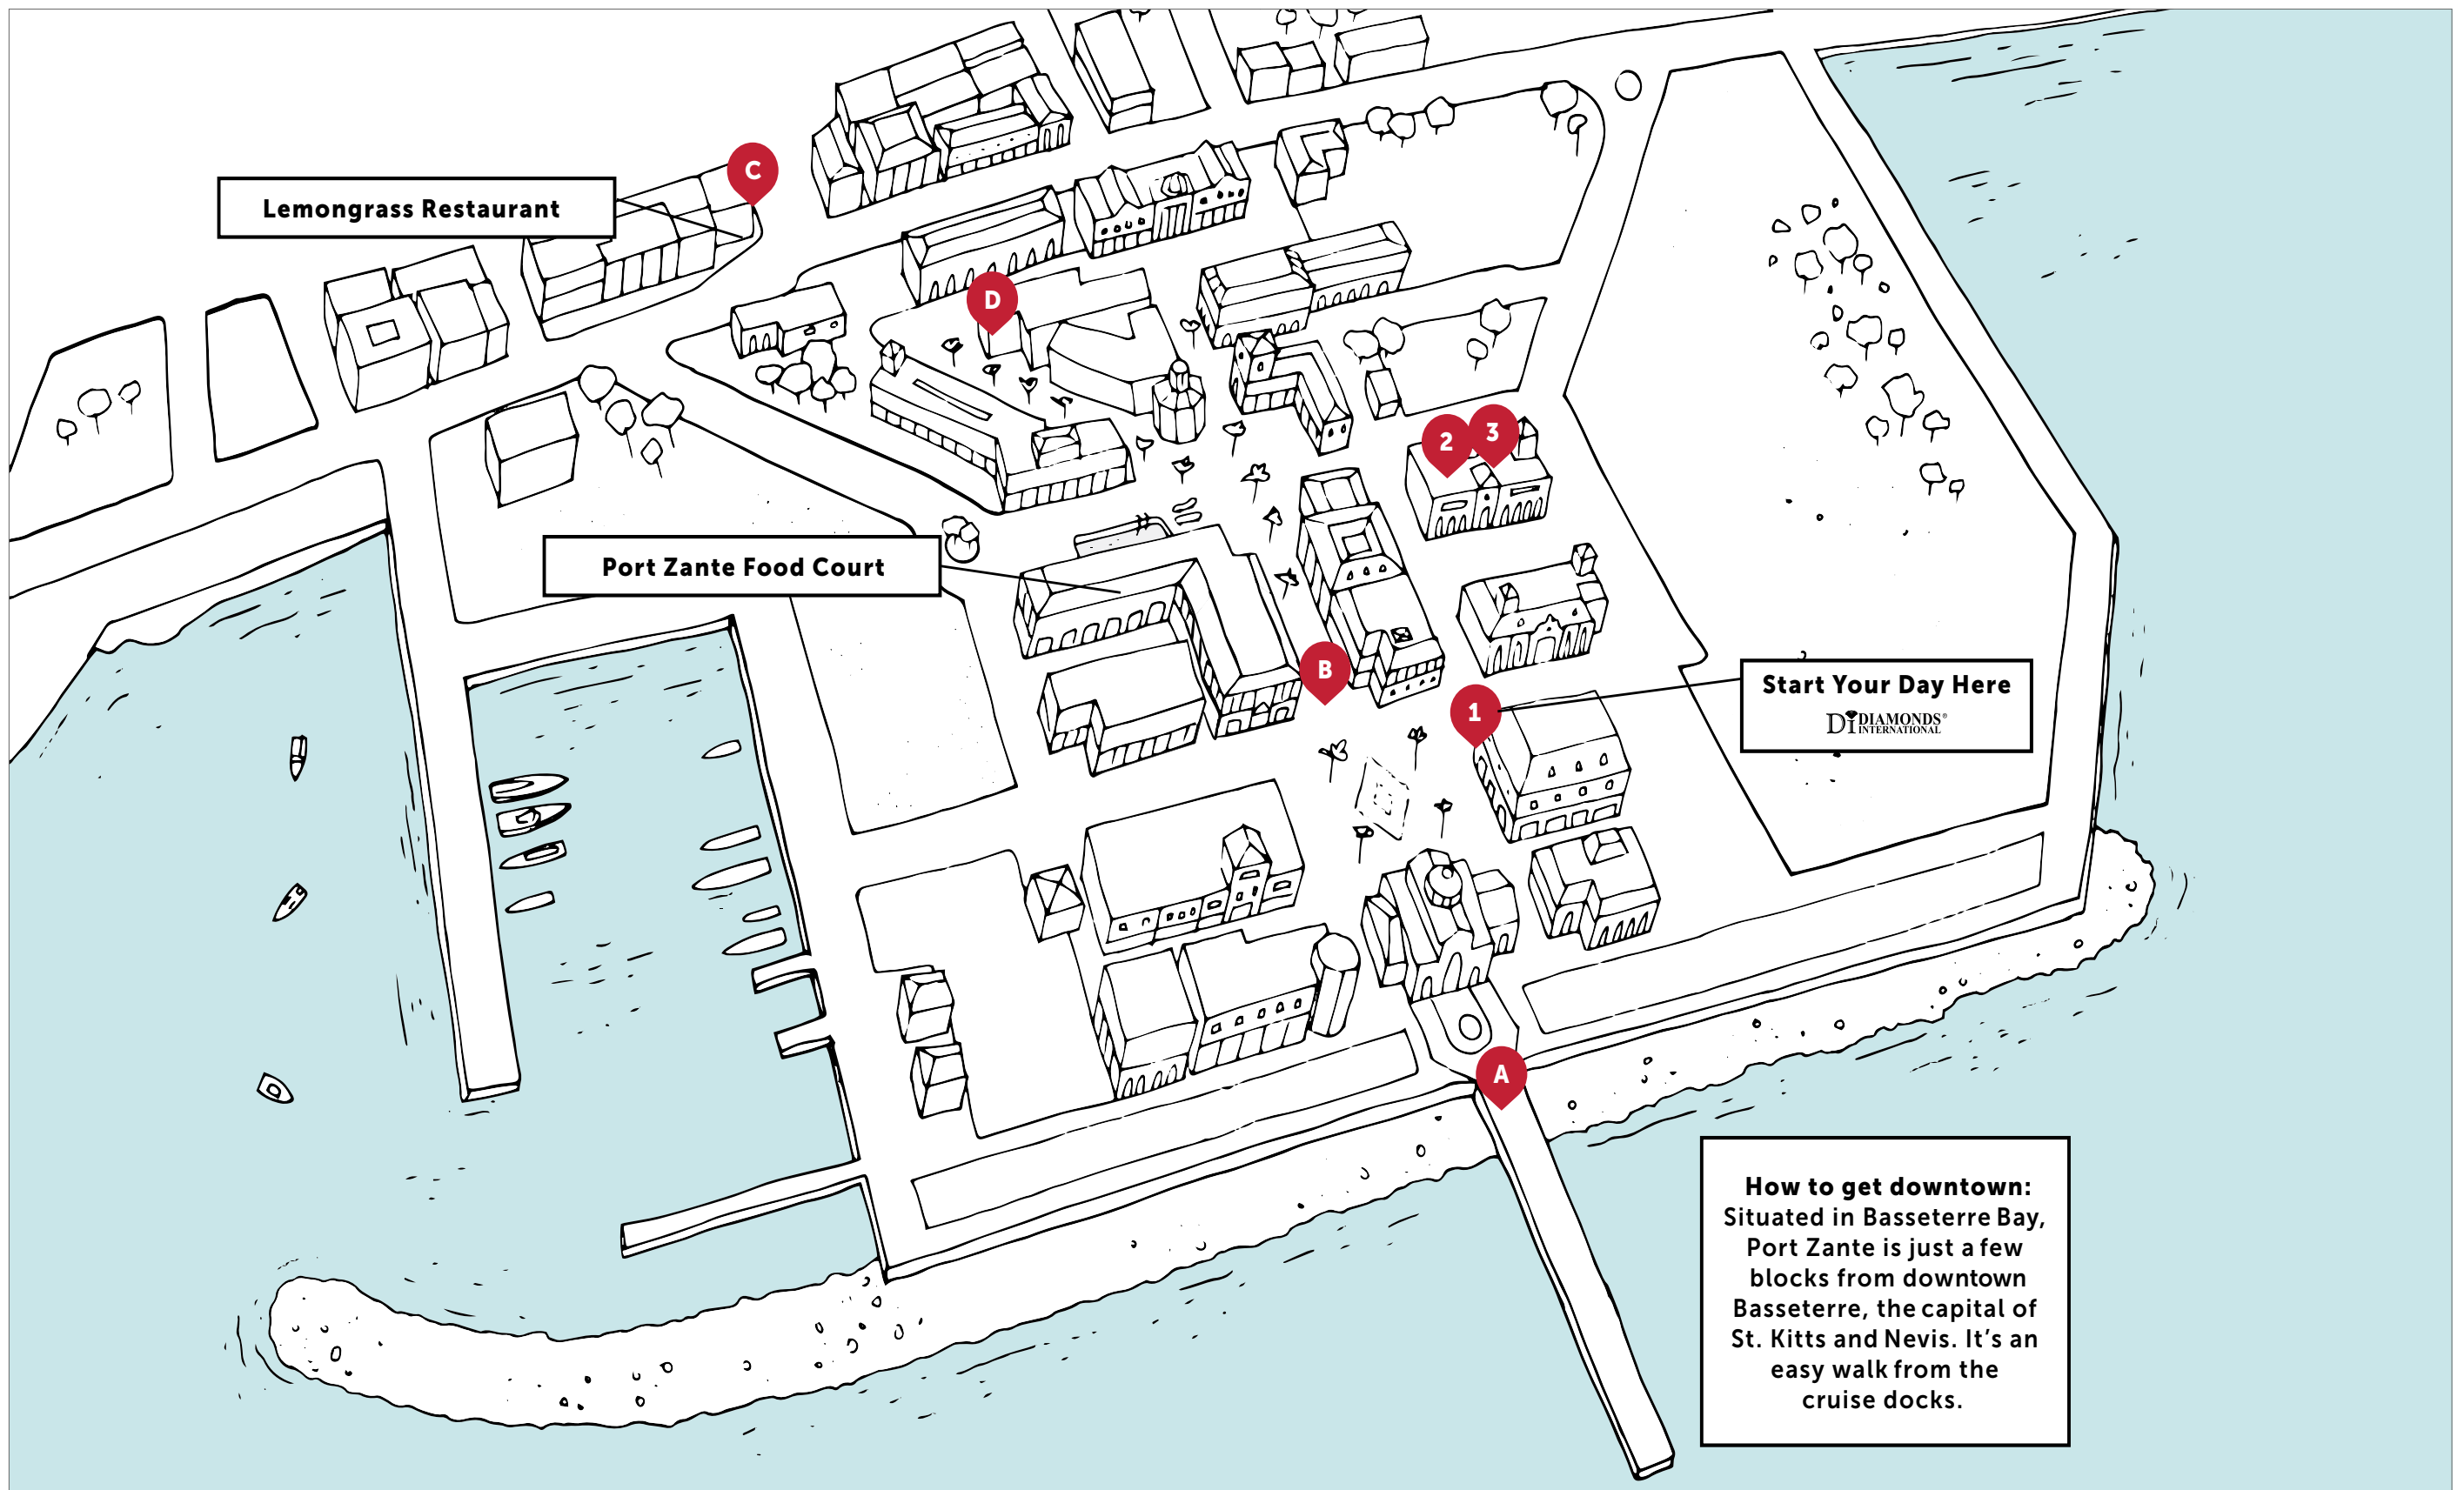

DISCOVER SHOPPING IN THE ISLANDS

GUARANTEED & RECOMMENDED STORES

CONTACT YOUR SHOPPING AMBASSADOR ONBOARD:
DISNEY DREAM: #28081 DISNEY MAGIC: #28091 DISNEY FANTASY: #28080
DISNEY WONDER: #36311 DISNEY WISH: #20808

ALL GUARANTEED & RECOMMENDED STORES ON THIS MAP WILL ACCEPT U.S. DOLLARS.

How to get downtown: Situated in Basseterre Bay, Port Zante is just a few blocks from downtown Basseterre, the capital of St. Kitts and Nevis. It's an easy walk from the cruise docks.

DIAMONDS INTERNATIONAL® 1

A Must-See for Diamonds, Exotic Gemstones, Watches & Jewelry. Family Owned, Exceptional Selection, and Outstanding Customer Service.

- Exclusive retailer of Crown of Light® diamonds and Safi Kilima® Tanzanite.
- Customize your jewelry, with same-day delivery.
- Time for an upgrade? Lifetime upgrade policy.
- Take the Crown of Light Challenge: Compare any diamond to the sparkle of Crown of Light.
- Discover high-quality Safi Kilima Tanzanite.
- De Beers Forevermark® diamonds authorized jeweler.
- Collect your complimentary charm bracelet and monkey charm today!
- Timepieces: Breitling®, Bremont®, Bulova®, Bvlgari®, Cartier®, Philip Stein®, Pre-Owned Rolex®, TAG Heuer®, Zenith®, and more!
- Designer Jewelry: John Hardy®, Forevermark®, and more!

CARILOHA® 2

Bedding, Bath & Apparel Made of Soft, Sustainable Bamboo Viscose.

- Feel the difference of luxuriously soft, carbon-neutral bamboo for yourself.
- Twice as soft and 3 degrees cooler than cotton + odor, allergy resistant.
- Bedding Suite: mattress, base, sheets, pillows; ship free to continental U.S.
- Bamboo Bath: towel sets, bath sheets, robes; ship free to continental U.S.
- Bamboo Apparel: shirts, socks, underwear, fitness, and more.

DEL SOL® 3

World's Largest Retailer of Color-Changing Clothing and Accessories.

- Just Add Sun®: Del Sol products change colors with sunlight.
- Island Collection: one-stop shop for custom, island apparel.
- Solize™ Sunglasses: polarized lenses, lifetime guaranteed.
- Nail Polish & Accessories: polish, jewelry, hair clips.
- Sun Smart Beach: towels, totes, balls, water bottles, etc.

PHOTO OPPORTUNITIES:

- A Port Zante
- B St. Kitts Sign
- C National Museum of St. Kitt
- D Amina Craft Market

BRAND FINDER

1. **LUXURY JEWELRY:**
2. CROWN OF LIGHT® 1
   - DI® DIAMONDS 1
   - FOREVERMARK® 1
   - JOHN HARDY® 1
   - SAFI KILIMA® TANZANITE 1

FEATURED BRANDS

1. **LUXURY TIMEPIECES:**
2. BREITLING® 1
   - BREMONT® 1
   - BULOVA® 1
   - BVLGARI® 1
   - CARTIER® 1
   - PRE-OWNED ROLEX® 1
   - PHILIP STEIN® 1
   - TAG HEUER® 1
   - ZENITH® 1