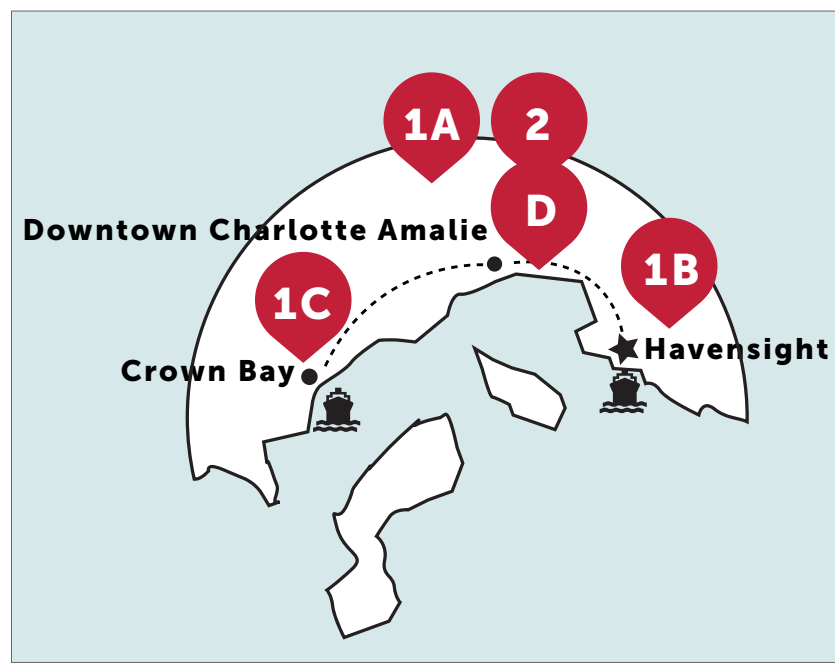

ST. THOMAS

USVI

YOUR ADVENTURE IN PORT AWAITS

U.S. VIRGIN ISLANDS

PORT FACTS

About Your Destination:
Downtown St Thomas is a historic town and a must-see this cruise!

Capital:
Charlotte Amalie

Population:
45,387

Language:
English

Currency:
U.S. dollar

TRAVEL FACTS

Shopping Ambassador:
See your Shopping Ambassador for Shopping Tips and Port Maps. Don't forget to download and save this map for your **FREE** in-port gift coupons (below).

Credit Cards:
Major credit cards are accepted in all the guaranteed and recommended stores ashore.

Taxi:
Ask the Taxi driver to take you "Downtown."

Tender Ride:
If the ship is at anchor, guests should expect a short 10-minute tender ride.

FREE GIFT
COLLECT YOUR **FREE SHOPPING BAG CHARM** FROM STORE #1 ON THE MAP!

DISCOVER SHOPPING IN THE ISLANDS

GUARANTEED & RECOMMENDED STORES

CONTACT YOUR SHOPPING AMBASSADOR ONBOARD:
DISNEY DREAM: #28081 DISNEY MAGIC: #28091 DISNEY FANTASY: #28080
DISNEY WONDER: #36311 DISNEY WISH: #20808

ALL GUARANTEED & RECOMMENDED STORES ON THIS MAP WILL ACCEPT U.S. DOLLARS.

DIAMONDS INTERNATIONAL® 1A, 1B, 1C
A Must-See for Diamonds, Exotic Gemstones, Watches & Jewelry. Family Owned, Exceptional Selection, and Outstanding Customer Service.

- Exclusive retailer of Crown of Light® diamonds and Safi Kilima® Tanzanite.
- Customize your jewelry, with same-day delivery.
- Time for an upgrade? Lifetime upgrade policy.
- Take the Crown of Light Challenge: Compare any diamond to the sparkle of Crown of Light.
- Discover high-quality Safi Kilima Tanzanite.
- De Beers Forevermark® diamonds authorized jeweler.
- Collect your complimentary charm bracelet and Caribbean charm today!

HUBLOT BOUTIQUE® 2
See the New & Incredible Crown of Light® Hublot®.