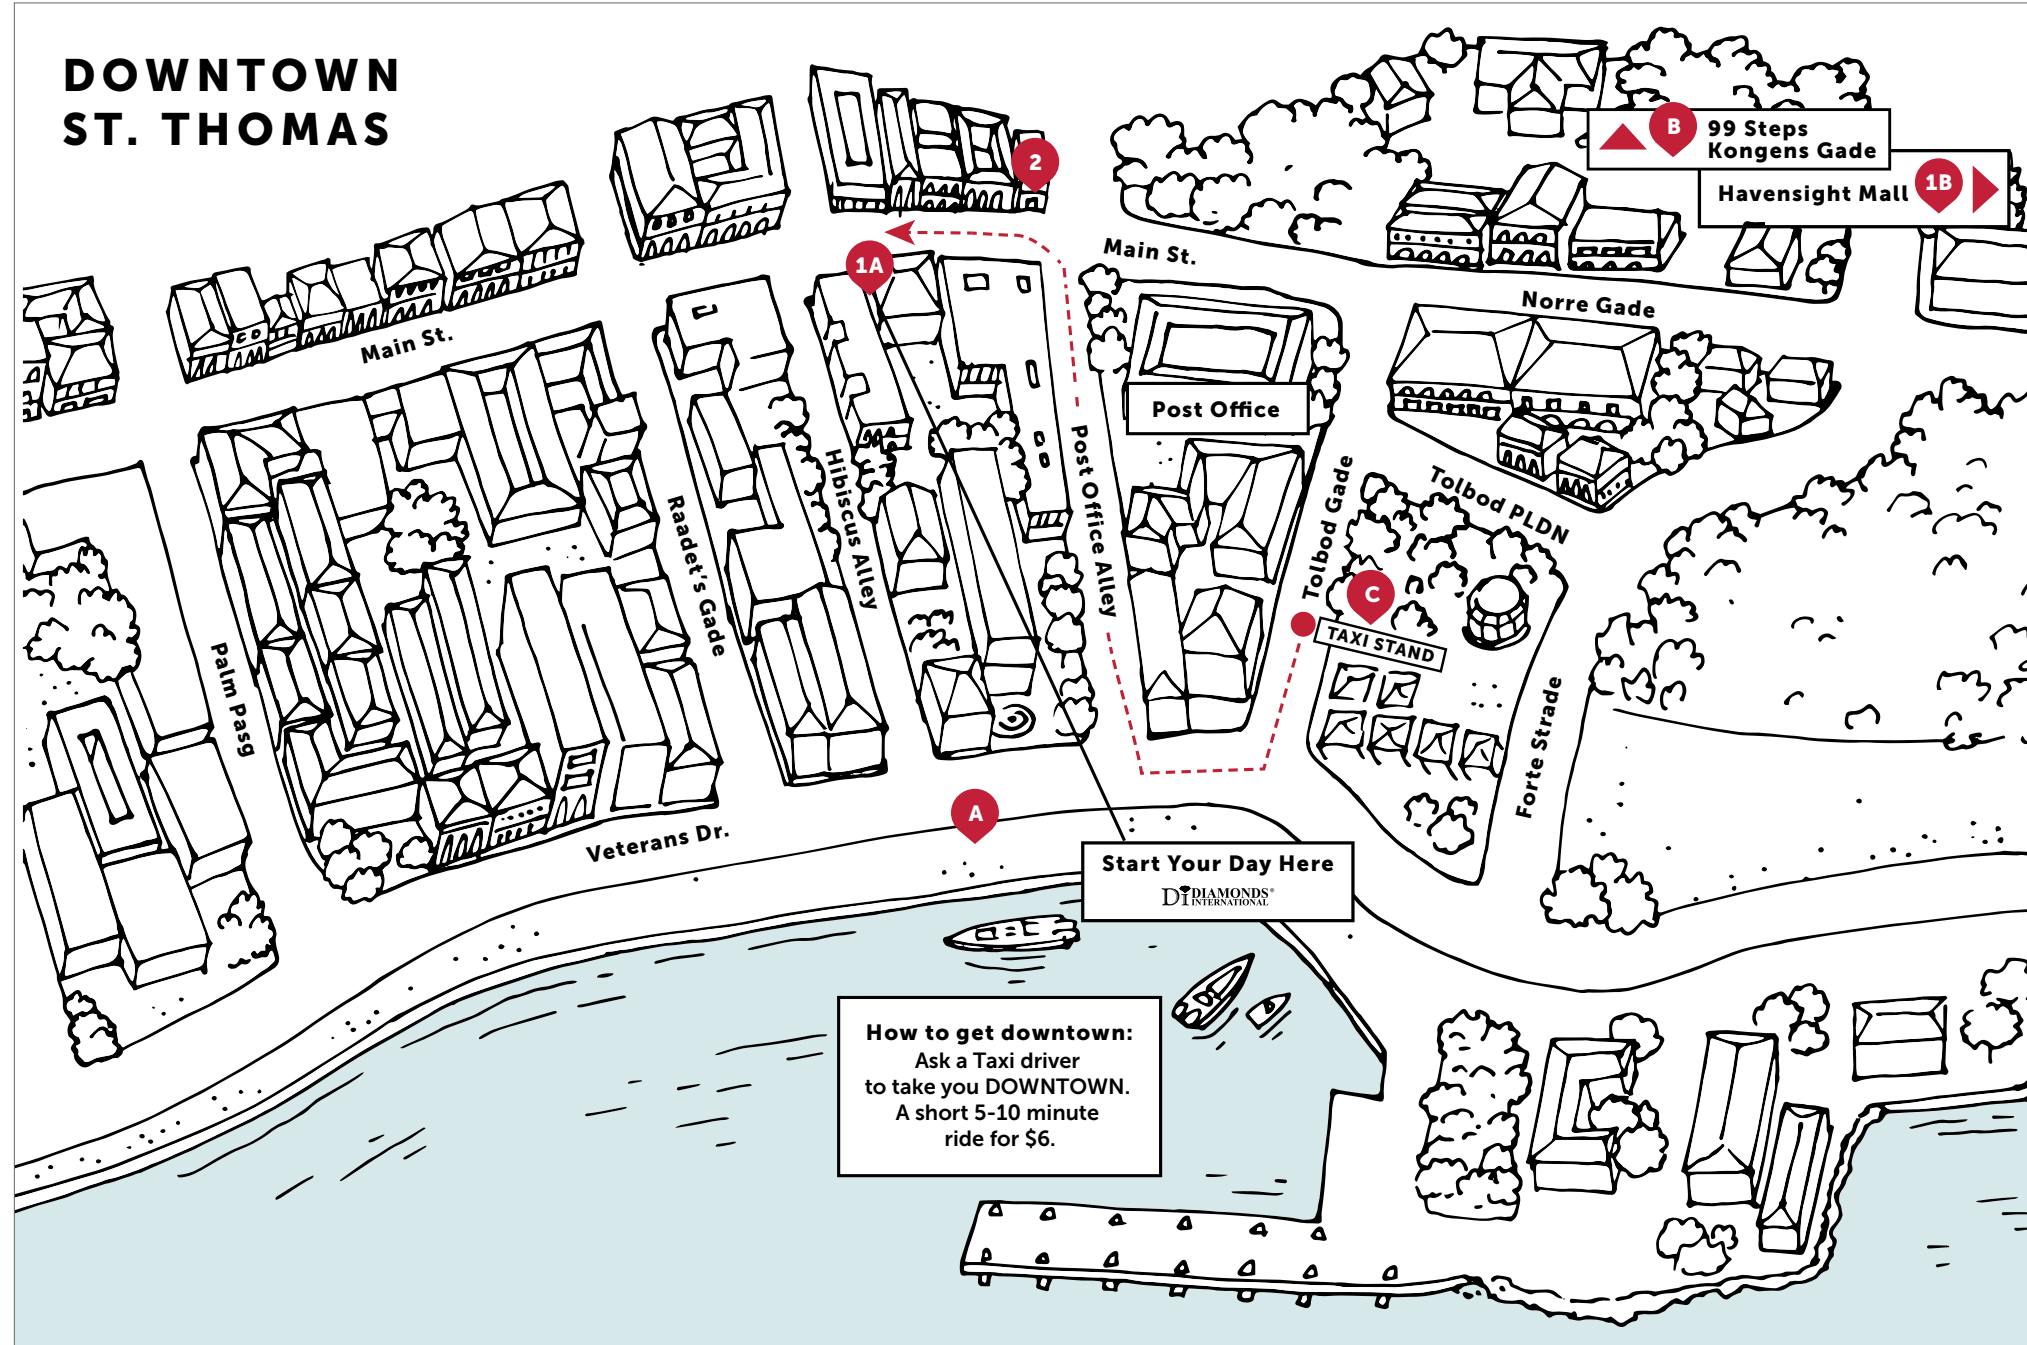

ST. THOMAS

USVI

YOUR ADVENTURE IN PORT AWAITS

U.S. VIRGIN ISLANDS

PORT FACTS

About Your Destination:
Downtown St Thomas is a historic town and a must-see this cruise!

Capital:
Charlotte Amalie

Population:
45,387

Language:
English

Currency:
U.S. dollar

TRAVEL FACTS

Shopping Ambassador:
See your Shopping Ambassador for Shopping Tips and Port Maps. Don't forget to download and save this map for your **FREE** in-port gift coupons (below).

Credit Cards:
Major credit cards are accepted in all the guaranteed and recommended stores ashore.

Taxi:
Ask the Taxi driver to take you "Downtown."

Tender Ride:
If the ship is at anchor, guests should expect a short 10-minute tender ride.

FREE GIFT
COLLECT YOUR **FREE SHOPPING BAG CHARM** FROM STORE #1 ON THE MAP!

DISCOVER SHOPPING IN THE ISLANDS

GUARANTEED & RECOMMENDED STORES

CONTACT YOUR SHOPPING AMBASSADOR ONBOARD:
DISNEY DREAM: #28081 DISNEY MAGIC: #28091 DISNEY FANTASY: #28080
DISNEY WONDER: #36311 DISNEY WISH: #20808

ALL GUARANTEED & RECOMMENDED STORES ON THIS MAP WILL ACCEPT U.S. DOLLARS.

DIAMONDS INTERNATIONAL® 1A, 1B, 1C
A Must-See for Diamonds, Exotic Gemstones, Watches & Jewelry. Family Owned, Exceptional Selection, and Outstanding Customer Service.

- Exclusive retailer of Crown of Light® diamonds and Safi Kilima® Tanzanite.
- Customize your jewelry, with same-day delivery.
- Time for an upgrade? Lifetime upgrade policy.
- Take the Crown of Light Challenge: Compare any diamond to the sparkle of Crown of Light.
- Discover high-quality Safi Kilima Tanzanite.
- De Beers Forevermark® diamonds authorized jeweler.
- Collect your complimentary charm bracelet and Caribbean charm today!

HUBLOT BOUTIQUE® 2
See the New & Incredible Crown of Light® Hublot®.

- Cutting-edge, 21st century timepieces for both men and women.
- Hublot Crown of Light watch & Hublot Big Bang collection.
- Limited edition timepieces only available in the Hublot Boutique.

CARILOHA® 3
Bedding, Bath & Apparel Made of Soft, Sustainable Bamboo Viscose.

- Feel the difference of luxuriously soft, carbon-neutral bamboo for yourself.
- Twice as soft and 3 degrees cooler than cotton + odor, allergy resistant.
- Bedding Suite: mattress, base, sheets, pillows; ship free to continental U.S.
- Bamboo Bath: towel sets, bath sheets, robes; ship free to continental U.S.
- Bamboo Apparel: shirts, socks, underwear, fitness, and more.

DEL SOL® 4
World's Largest Retailer of Color-Changing Clothing and Accessories.

- Just Add Sun®: Del Sol products change colors with sunlight.
- Island Collection: one-stop shop for custom, island apparel.
- Solize™ Sunglasses: polarized lenses, lifetime guaranteed.
- Nail Polish & Accessories: polish, jewelry, hair clips.
- Sun Smart Beach: towels, totes, balls, water bottles, etc.