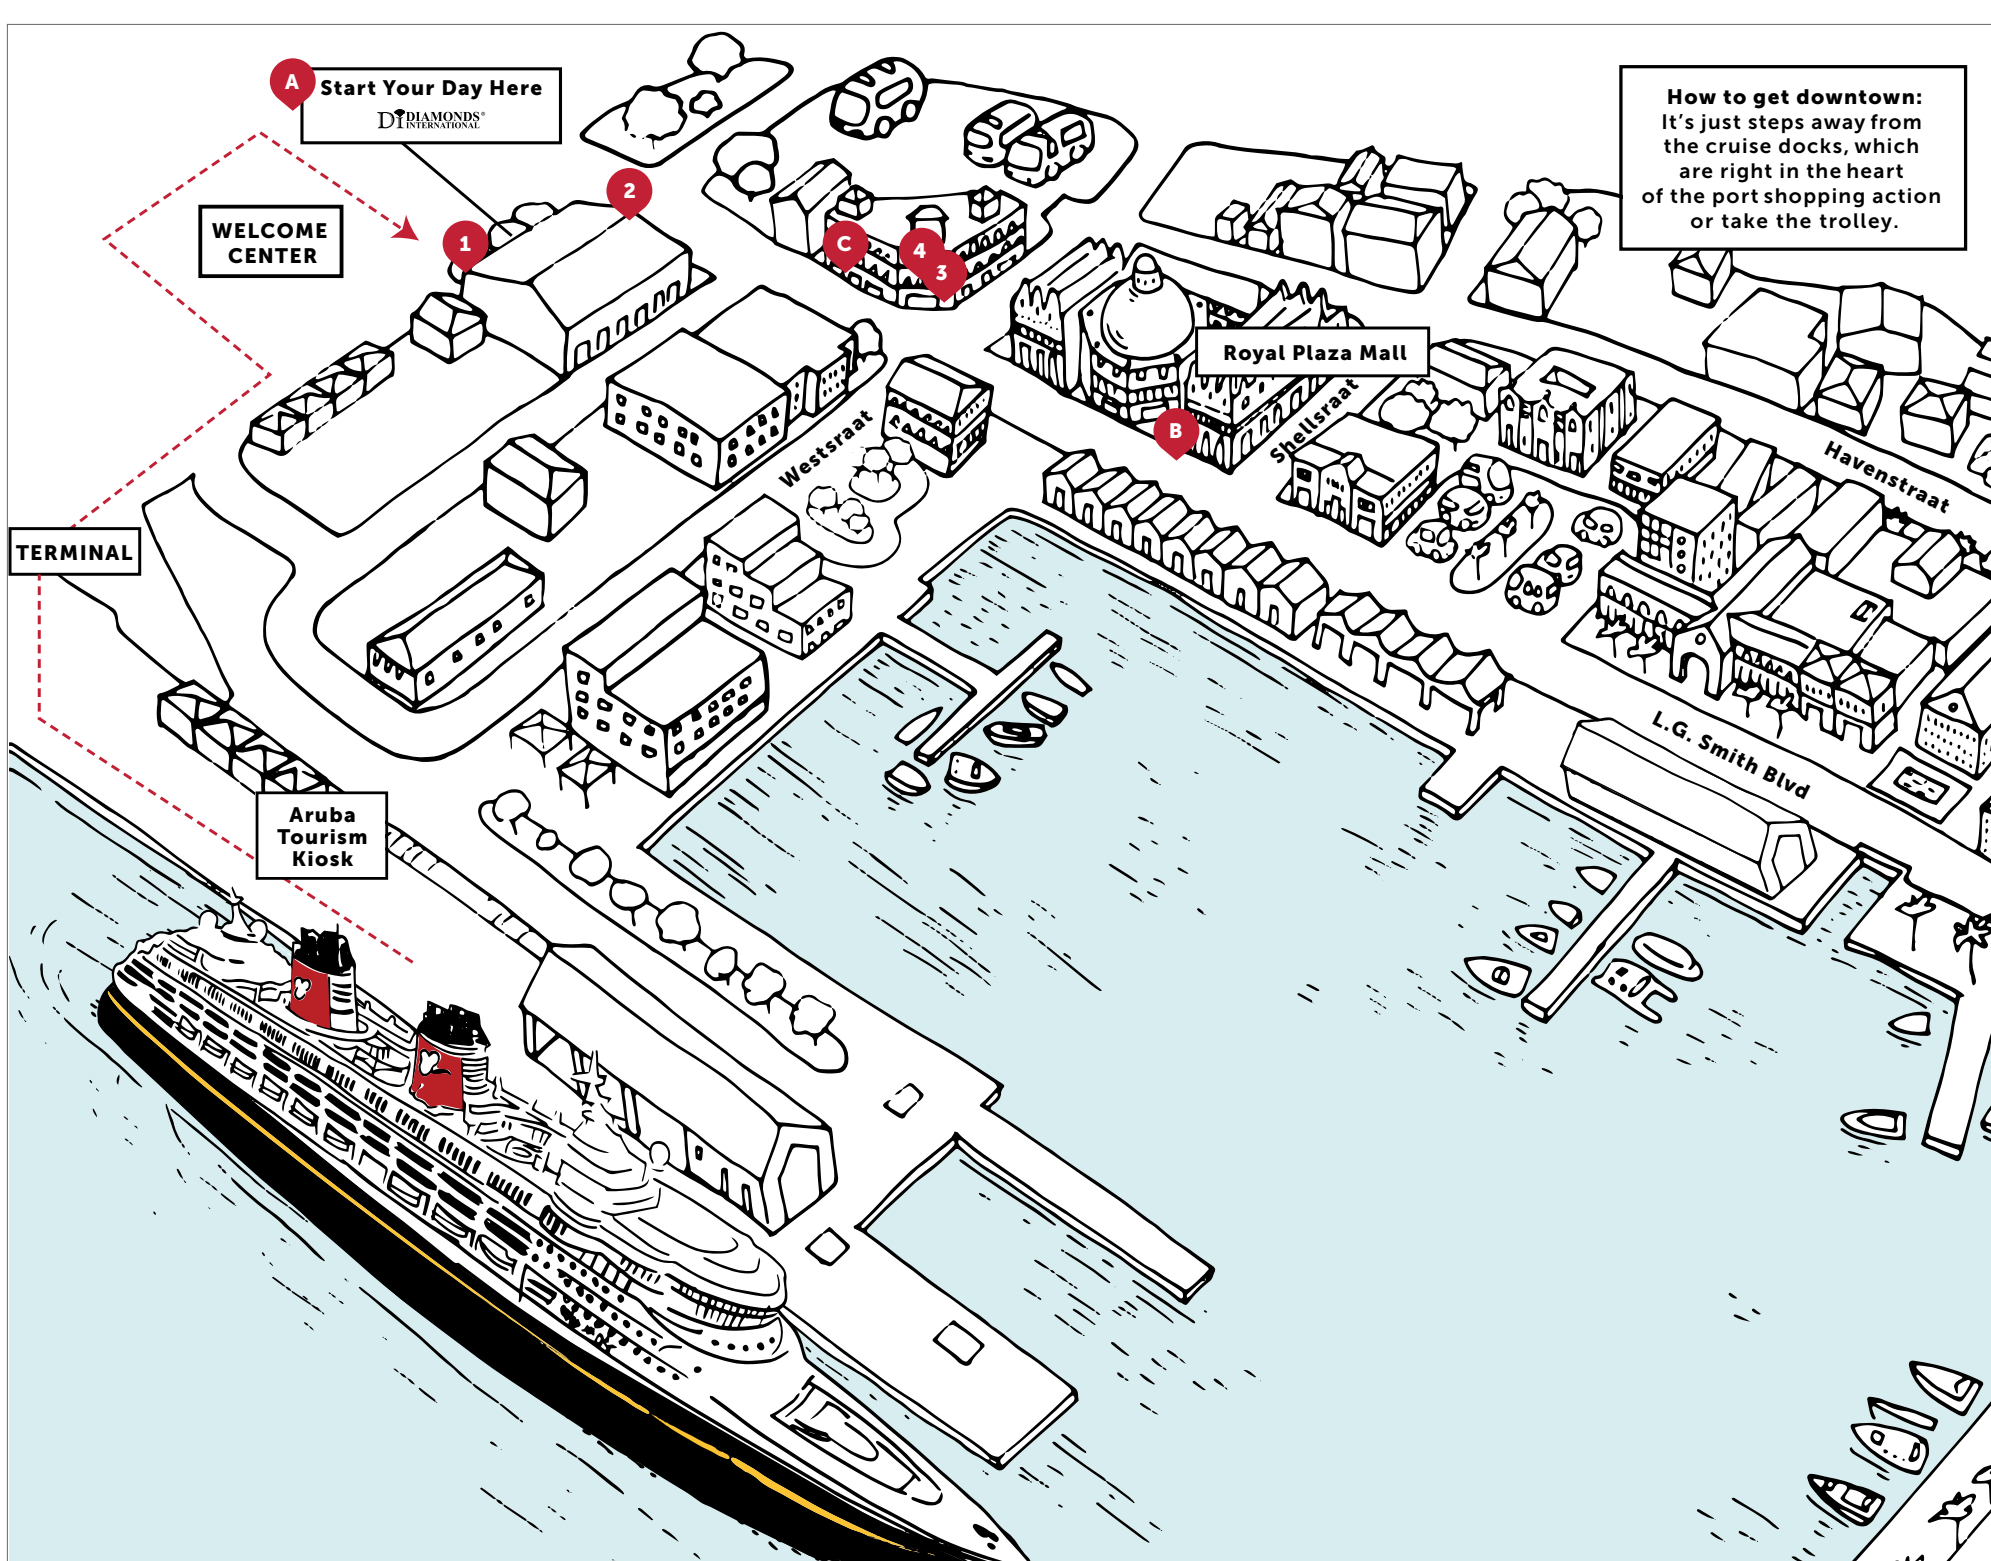

BRAND FINDER

FEATURED BRANDS

LUXURY JEWELRY:

- CROWN OF LIGHT® 1
- DI® DIAMONDS 1
- FOREVERMARK® 1
- JOHN HARDY® 1
- SAFI KILIMA® TANZANITE 1

LUXURY TIMEPIECES:

- BREMONT® 1
- BULOVA® 1
- HUBLOT® BOUTIQUE 2
- PRE-OWNED ROLEX® 1
- PHILIP STEIN® 1

1. **PHOTO OPPORTUNITIES:**
2. A I Love Aruba Sign
   - B Royal Plaza Mall Fountain
   - C Aruba Made Market

PARTICIPATING MERCHANTS, EVENTS, FREE GIFTS & SPECIAL OFFERS

EVENTS IN PORT

Don't miss the fun of in-store raffles, discounts & gifts with purchase. Inquire in-store at:

DI DIAMONDS INTERNATIONAL® 1

TANZANITE DEALS

Ask about the Safi Kilima Tanzanite 4-piece-set, for only **$399!** Retail value $976. While stocks last.

DI DIAMONDS INTERNATIONAL® 1

EXCLUSIVE OFFERS

10% OFF one set of sheets
15% OFF two sets
20% OFF three or more sets
Not combinable with any other offers.

CARILOHA® 3

SHOP MORE, SAVE MORE

FREE color-change tote bag, with the purchase of any two of more t-shirts!
Not combinable with any other offers.

DEL SOL® 4

FREE Diamonds International® Collectible Charm Bracelet & Aruba Dolphins Charm

No purchase necessary. Offer in effect while supplies last. Limit one offer per person.

Receive a ***FREE** Omega necklace and Tanzanite pendant with every Safi Kilima Tanzanite purchase.

Limit one per person. Offer in effect while supplies last.

Look in the Diamond Light Performance Scope and receive **$50** towards your Crown of Light® purchase.

Exclusions may apply.

FREE Diamond Heart Necklace with any diamond purchase at Diamonds International®.

Limit one per person. Offer in effect while supplies last.