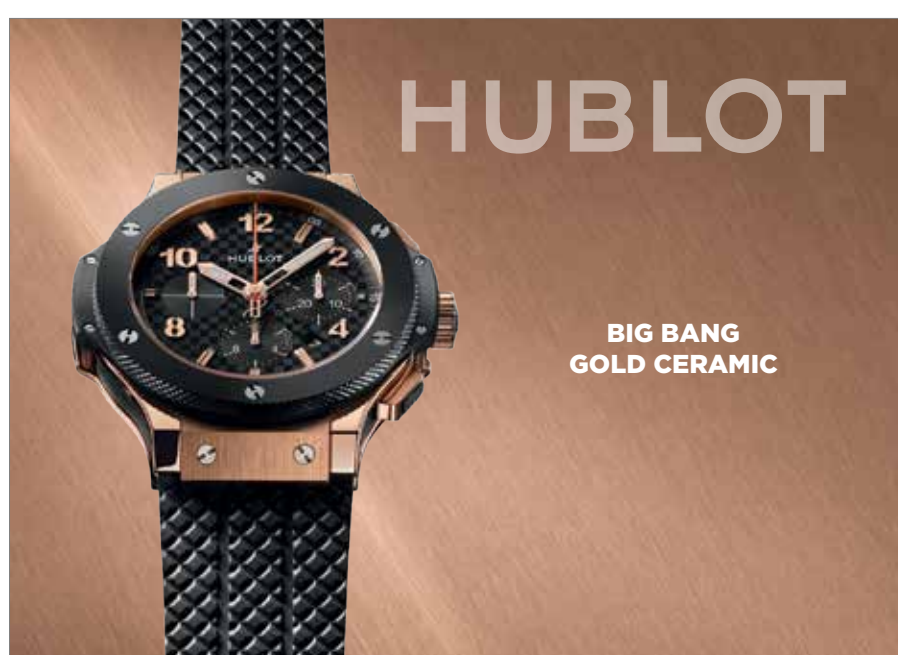

LUXURY BRANDS

THE PORT AND SHOPPING SHOW

TUNE IN FOR MORE INFORMATION ABOUT YOUR DESTINATION, WATCH: **CHANNEL 9**

UPON ARRIVAL TO PORT

See your Shopping Ambassador on the Gangway before you leave the ship for your **FREE VIP CARDS** to help you save time and receive free gifts in port! Remember, the stores listed on this map carry a **60-Day Buyer's Guarantee**.

FREE DI DIAMONDS INTERNATIONAL® CHARM BRACELET

PRESENT THIS COUPON AT ANY DIAMONDS INTERNATIONAL® STORE AND RECEIVE YOUR **FREE CHARM BRACELET**

FREE JEWELRY CLEANING

Present this map at Diamonds International®, Store #1 on the map for complimentary jewelry cleaning.

Redeemable at **DI DIAMONDS INTERNATIONAL®**

BUYER'S FREE 60-DAY GUARANTEE + TERMS & CONDITIONS

BUYER'S FREE 60-DAY GUARANTEE

Shop with confidence. The merchants on this map have agreed to provide a 60-day guarantee to buyers. Under the Buyer's Guarantee, merchants will repair or replace unsatisfactory or defective merchandise. This guarantee excludes situations of theft, loss, buyer's negligence, or buyer's remorse; the same exclusion applies to custom orders and watches. Certain watches and other branded merchandise may require repair or replacement by the brand's service center, not the merchant listed on this map.

For purposes of assessing the quality of jewelry, only appraisals from gem laboratories or appraisals from independent and accredited graduate gemologists not affiliated with jewelry retailing are accepted. Watches and other branded merchandise valuation comparisons must be based on full-price retail prices offered by authorized brand retailers.

All returns must be authorized by the merchant. Many stores in port offer their own guarantees and return policies; please ask about individual store return policies prior to purchasing and see sales associates for additional information.

NEED TO MAKE A CLAIM?

If you become aware of a problem during your cruise, please contact the Shopping Ambassador on your ship for immediate assistance. If a problem arises after your cruise but within 60 days of the purchase date, you may initiate your claim by contacting the customer relations department at Real Focus Media. For Customer Service, please contact 2201 SW 145th Ave., Ste. 201, Miramar, FL 33027. Toll Free: (866) 736-2375 E-mail: CS@realfocusmedia.net Hours: (EST) Monday – Thursday, 9:00 a.m. to 6:00 p.m. Friday 9:00 a.m. to 4:00 p.m.

PROGRAM COORDINATOR

The Port Shopping Program is offered and operated solely by Real Focus Media, which stands behind all customer relations claims relating to the guarantee. Participating merchants have paid an advertising fee to Real Focus Media for inclusion in this program. Real Focus Media is not owned by and is not an affiliate or subsidiary of Magical Cruise Company, Ltd.