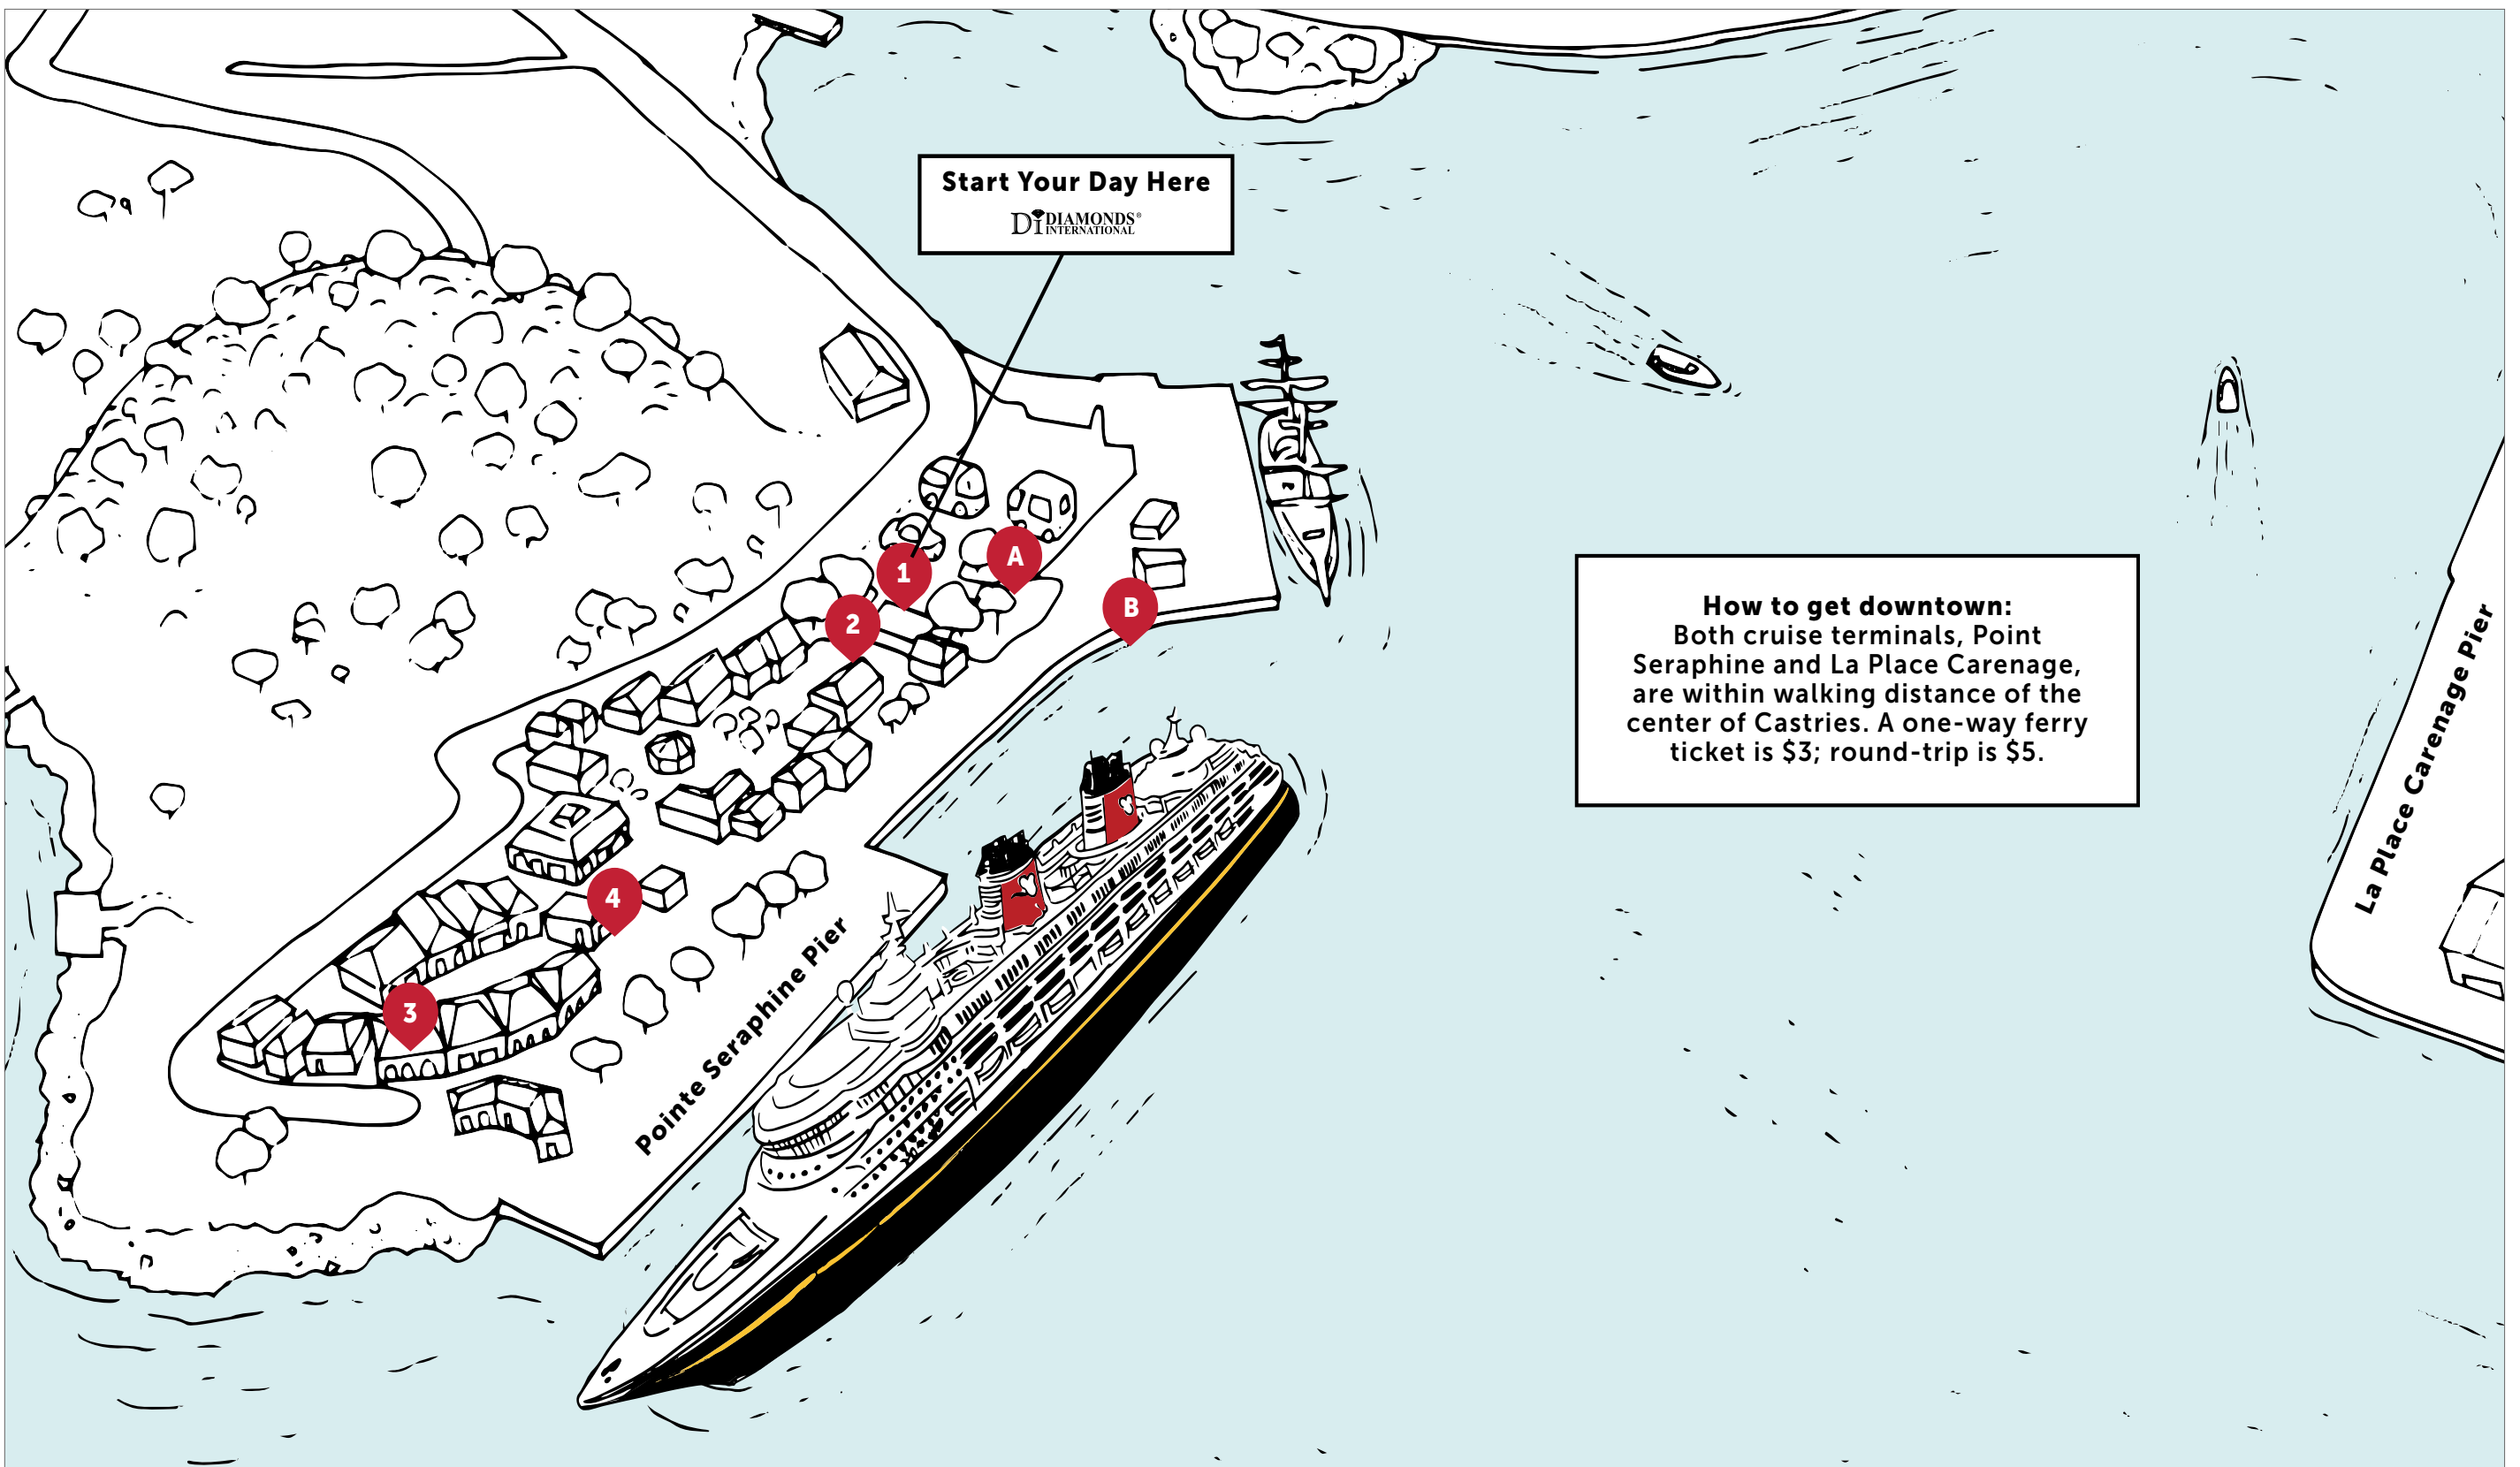

DISCOVER SHOPPING IN THE ISLANDS

GUARANTEED & RECOMMENDED STORES

CONTACT YOUR SHOPPING AMBASSADOR ONBOARD:
DISNEY DREAM: #28081 DISNEY MAGIC: #28091 DISNEY FANTASY: #28080
DISNEY WONDER: #36311 DISNEY WISH: #20808

ALL GUARANTEED & RECOMMENDED STORES ON THIS MAP WILL ACCEPT U.S. DOLLARS.

DIAMONDS INTERNATIONAL® 1
A Must-See for Diamonds, Exotic Gemstones, Watches & Jewelry. Family Owned, Exceptional Selection, and Outstanding Customer Service.

- Exclusive retailer of Crown of Light® diamonds and Safi Kilima® Tanzanite.
- Customize your jewelry, with same-day delivery.
- Time for an upgrade? Lifetime upgrade policy.
- Take the Crown of Light Challenge: Compare any diamond to the sparkle of Crown of Light.
- Discover high-quality Safi Kilima Tanzanite.
- De Beers Forevermark® diamonds authorized jeweler.
- Collect your complimentary charm bracelet and Palm Tree charm today!
- Timepieces: Bremont®, Bulova®, Hamilton®, Hublot®, Longines®, Philip Stein®, Pre-Owned Rolex®, and more!
- Designer Jewelry: Forevermark®, John Hardy®, & more.
- Ask to see the Crown of Light Hublot watch.

TANZANITE INTERNATIONAL® 2
The Exclusive Retailer of Safi Kilima Tanzanite.

- No. 1 recommended store for Tanzanite.
- Unparalleled selection of Tanzanite jewelry and loose stones.
- High-quality Safi Kilima Tanzanite gemstones up to 100+ cts.
- Custom design your diamond or Tanzanite jewelry for same day delivery.

CARILOHA® 3
Bedding, Bath & Apparel Made of Soft, Sustainable Bamboo Viscose.

- Feel the difference of luxuriously soft, carbon-neutral bamboo for yourself.
- Twice as soft and 3 degrees cooler than cotton + odor, allergy resistant.
- Bedding Suite: mattress, base, sheets, pillows; ship free to continental U.S.
- Bamboo Bath: towel sets, bath sheets, robes; ship free to continental U.S.
- Bamboo Apparel: shirts, socks, underwear, fitness, and more.

DEL SOL® 4
World's Largest Retailer of Color-Changing Clothing and Accessories.

- Just Add Sun®: Del Sol products change colors with sunlight.
- Island Collection: one-stop shop for custom, island apparel.
- Solize™ Sunglasses: polarized lenses, lifetime guaranteed.
- Nail Polish & Accessories: polish, jewelry, hair clips.
- Sun Smart Beach: towels, totes, balls, water bottles, etc.

PHOTO OPPORTUNITIES:

- **A** Evergreen St. Lucia
- **B** Cruise Piers St. Lucia

BRAND FINDER

LUXURY JEWELRY:

- **CROWN OF LIGHT® 1**
- **DI® DIAMONDS 1**
- **FOREVERMARK® 1**
- **JOHN HARDY® 1**
- **SAFI KILIMA® TANZANITE 2**

LUXURY TIMEPIECES:

- **BREMONT® 1**
- **BULOVA® 1**
- **HAMILTON® 1**
- **HUBLOT® 1**
- **LONGINES® 1**
- **PHILIP STEIN® 1**
- **PRE-OWNED ROLEX® 1**

FEATURED BRANDS