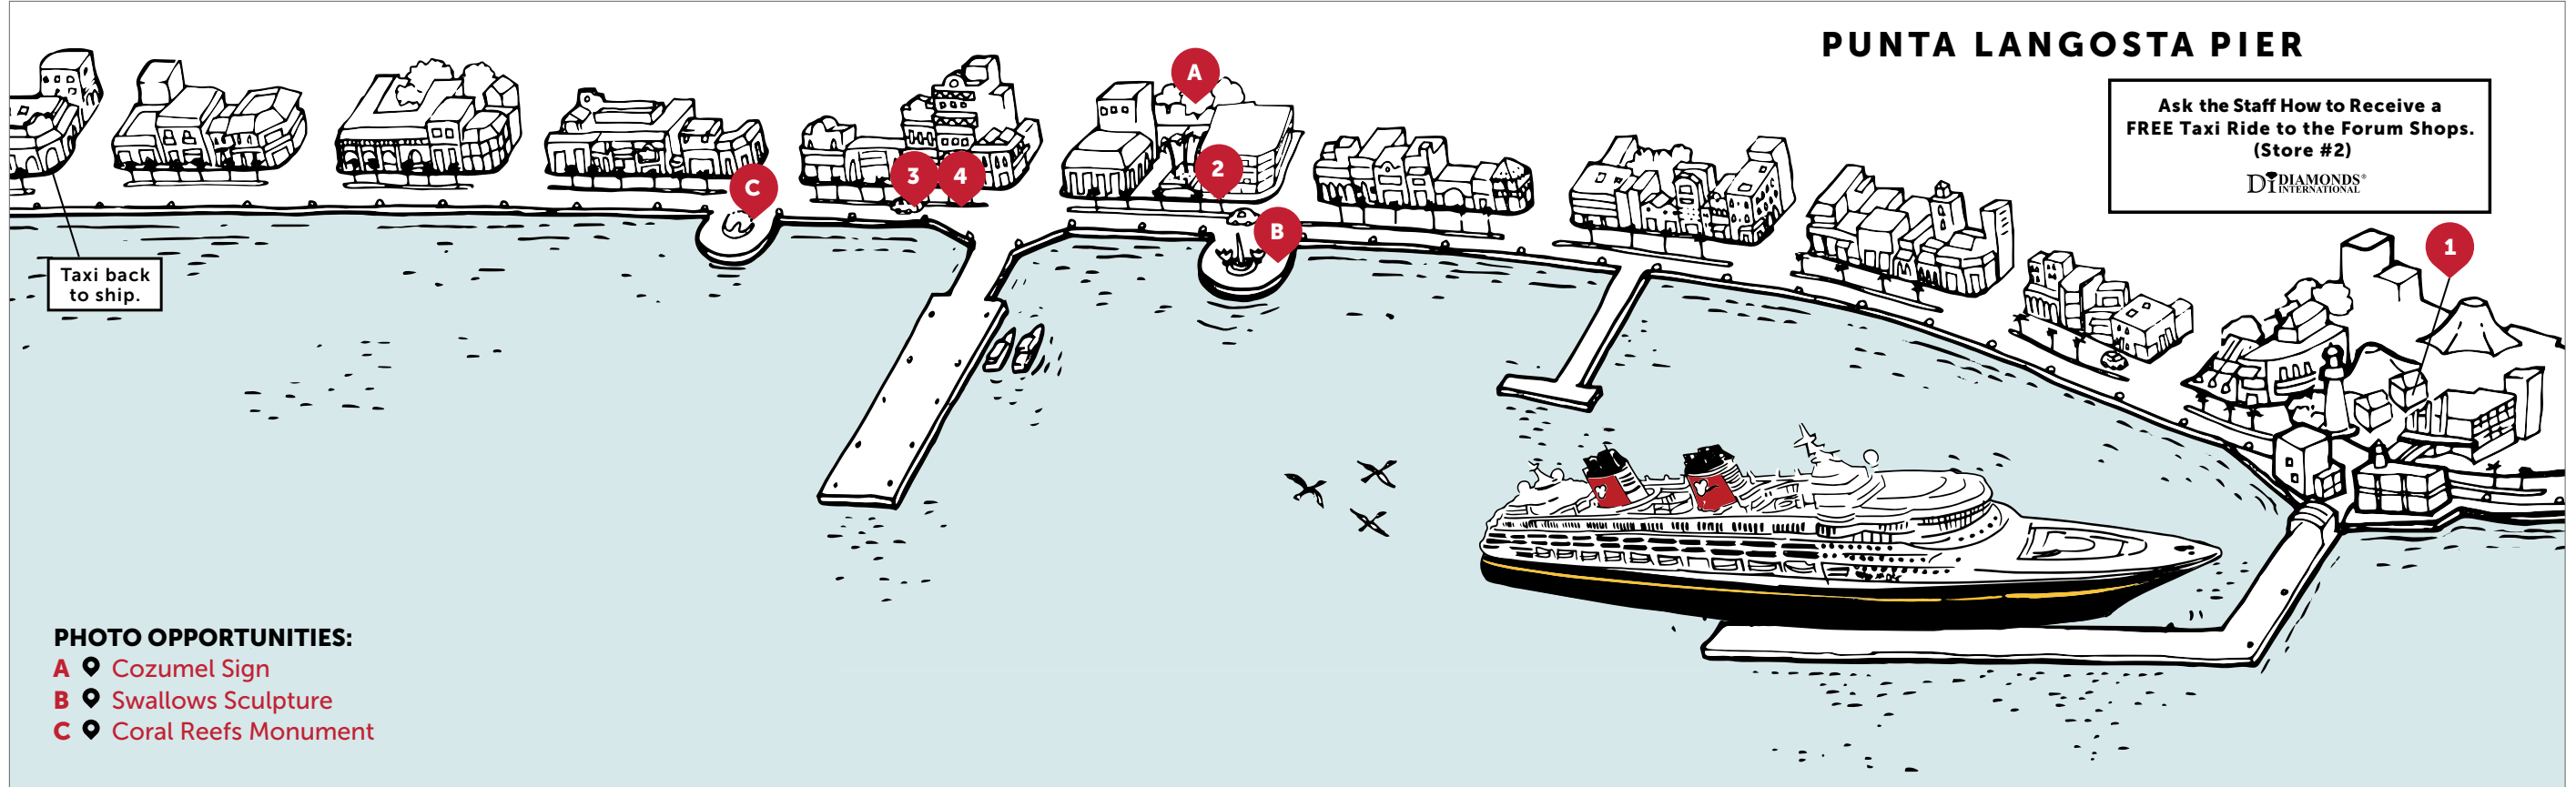

PHOTO OPPORTUNITIES:
A Cozumel Sign
B Swallows Sculpture
C Coral Reefs Monument

DIAMONDS INTERNATIONAL® 1
A Must-See for Diamonds, Exotic Gemstones, Watches & Jewelry. Family owned, exceptional selection, and outstanding customer service.

- Exclusive retailer of Crown of Light® diamonds and Safi Kilima® Tanzanite.
- Customize your jewelry, with same-day delivery.
- Time for an upgrade? Lifetime upgrade policy.
- Take the Crown of Light Challenge: Compare any diamond to the sparkle of Crown of Light.
- Discover high-quality Safi Kilima Tanzanite.
- De Beers Forevermark® diamonds authorized jeweler.
- Collect your complimentary charm bracelet and Caribbean charm today!

DIAMONDS INTERNATIONAL® 2
WATCH & DESIGN
Discover some of the World's most sought after Timepieces & Designer Jewelry.

- Timepieces: Breitling®, Bremont®, Bulova®, Bvlgari®, Citizen®, Hublot®, Movado®, Philip Stein®, TAG Heuer®, Zenith®, and more!
- Designer Jewelry: Crown of Light®, DI® Diamonds, Forevermark®, John Hardy®, Kabana®, Safi Kilima® Tanzanite, & more.
- Ask to see the Crown of Light® Hublot watch.

CARILOHA® 3
Bedding, Bath & Apparel Made of Soft, Sustainable Bamboo Viscose.

- Feel the difference of luxuriously soft, carbon-neutral bamboo for yourself.
- Twice as soft and 3 degrees cooler than cotton + odor, allergy resistant.
- Bedding Suite: mattress, base, sheets, pillows; ship free to continental U.S.
- Bamboo Bath: towel sets, bath sheets, robes; ship free to continental U.S.
- Bamboo Apparel: shirts, socks, underwear, fitness, and more.

DEL SOL® 4
World's Largest Retailer of Color-Changing Clothing and Accessories.

- Just Add Sun®: Del Sol products change colors with sunlight.
- Island Collection: one-stop shop for custom, island apparel.
- Solize™ Sunglasses: polarized lenses, lifetime guaranteed.
- Nail Polish & Accessories: polish, jewelry, hair clips.
- Sun Smart Beach: towels, totes, balls, water bottles, etc.

This guide is specially prepared by Real Focus Media and our Shopping Ambassador Program and is intended to assist you during your visit to this port. Please note that the information and prices provided in this map are subject to change without notice. We apologize for any inconvenience, but Disney Cruise Line cannot accept responsibility for any deviations. Thank you.