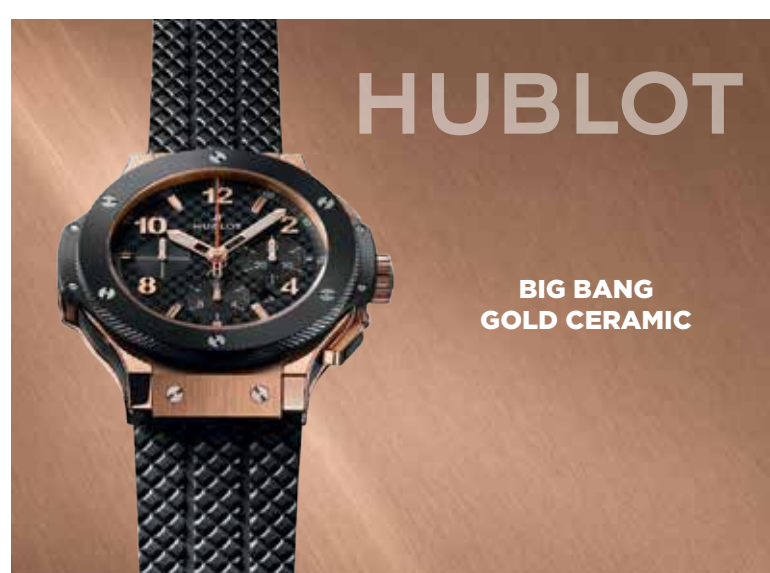

**DIAMONDS INTERNATIONAL® 2**  
**WATCH & DESIGN**  
Discover some of the World's most sought after Timepieces & Designer Jewelry.

- Timepieces: Breitling®, Bremont®, Bulova®, Bvlgari®, Citizen®, Hublot®, Movado®, Philip Stein®, TAG Heuer®, Zenith®, and more!
- Designer Jewelry: Crown of Light®, DI® Diamonds, Forevermark®, John Hardy®, Kabana®, Safi Kilima® Tanzanite, & more.
- Ask to see the Crown of Light® Hublot watch.

**FREE Diamond Heart Necklace with any diamond purchase at Diamonds International®.**  
*Limit one per person. Offer in effect while supplies last.*

**BRAND FINDER**

**LUXURY BRANDS**

FEATURED BRANDS

**LUXURY JEWELRY:**

- CROWN OF LIGHT® 1 2
- DI® DIAMONDS 1 2
- FOREVERMARK® 1 2
- JOHN HARDY® 1 2
- SAFI KILIMA® TANZANITE 1 2

**LUXURY TIMEPIECES:**

- BERING® 1
- BREITLING® 2
- BREMONT® 1 2
- BVLGARI® 2
- HUBLOT® 2
- PHILIP STEIN® 1 2
- TAG HEUER® 2
- ZENITH® 2