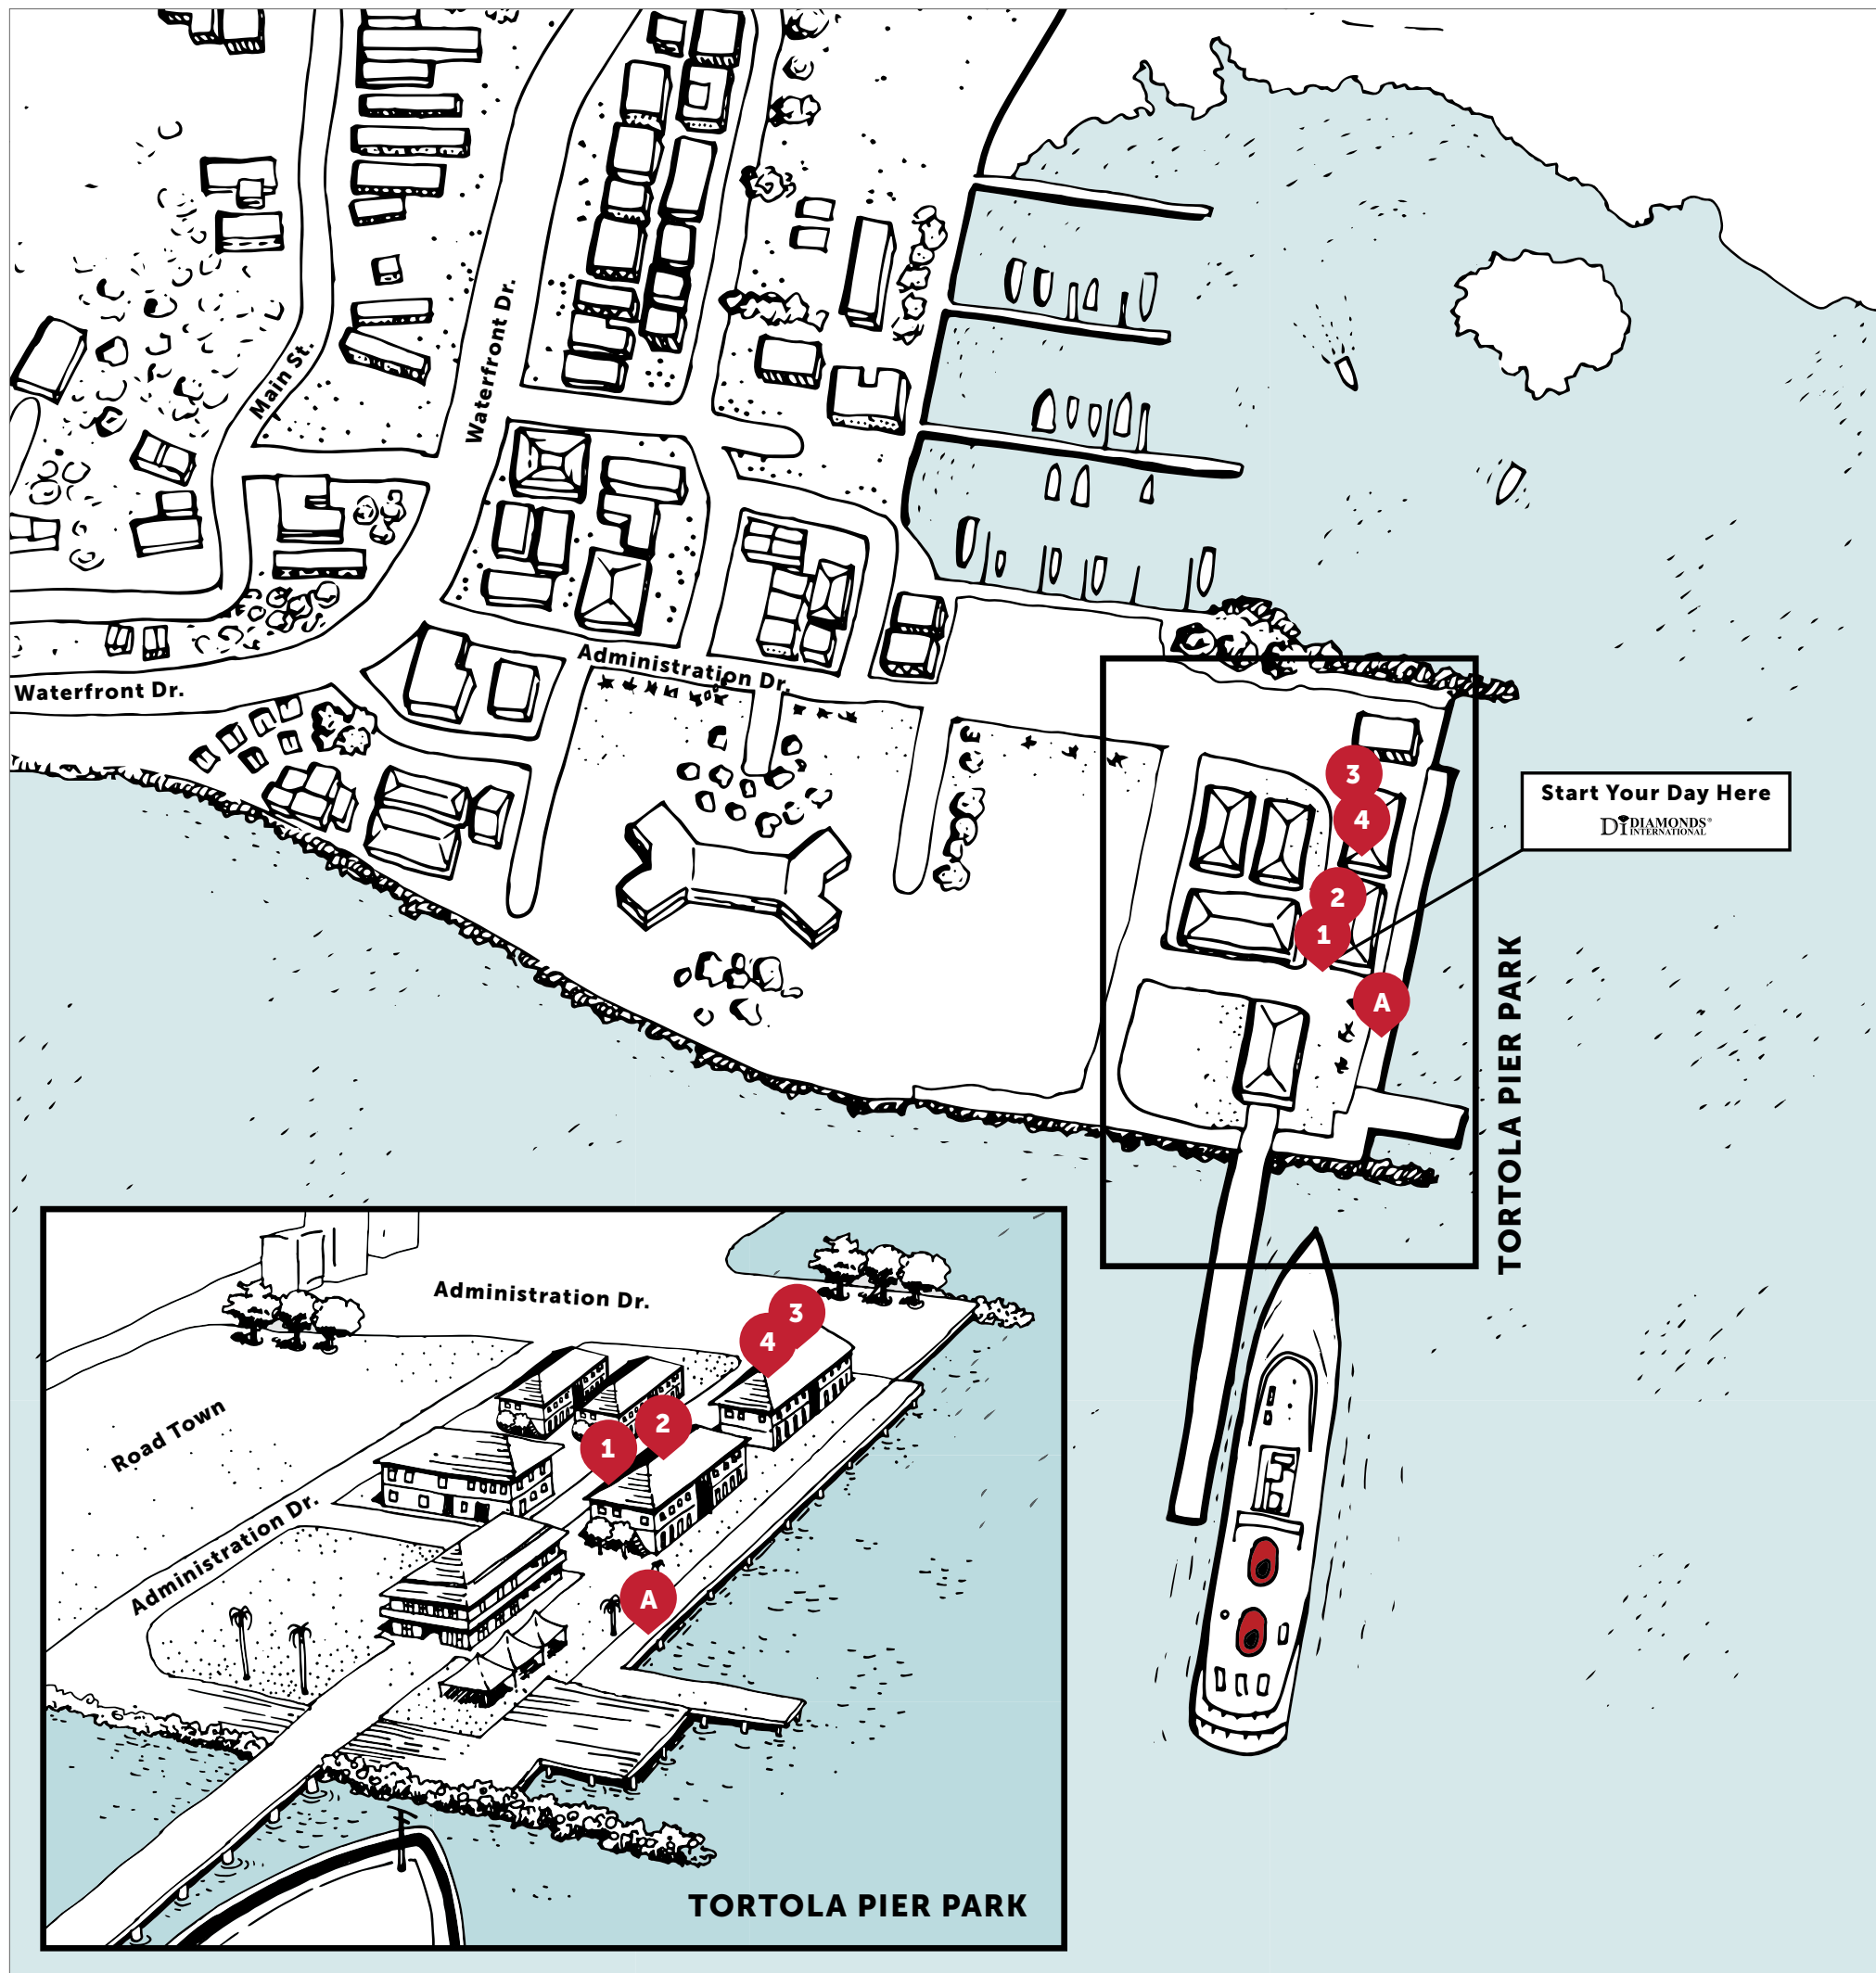

DISCOVER SHOPPING IN THE ISLANDS

GUARANTEED & RECOMMENDED STORES

CONTACT YOUR SHOPPING AMBASSADOR ONBOARD:

DISNEY DREAM: #28081 DISNEY MAGIC: #28091 DISNEY FANTASY: #28080
DISNEY WONDER: #36311 DISNEY WISH: #20808

ALL GUARANTEED & RECOMMENDED STORES ON THIS MAP WILL ACCEPT U.S. DOLLARS.

DIAMONDS INTERNATIONAL ♦ 1
A Must-See for Diamonds, Exotic Gemstones, Watches & Jewelry. Family owned, exceptional selection, and outstanding customer service.

- Exclusive retailer of Crown of Light® diamonds and Safi Kilima® Tanzanite.
- Customize your jewelry, with same-day delivery.
- Time for an upgrade? Lifetime upgrade policy.
- Take the Crown of Light Challenge: Compare any diamond to the sparkle of Crown of Light.
- Discover high-quality Safi Kilima Tanzanite.
- De Beers Forevermark® diamonds authorized jeweler.
- Collect your complimentary charm bracelet and Caribbean charm today!
- Take the Crown of Light® Challenge: compare the sparkle of any diamond to a Crown of Light®.
- The Couture Collection presents artistic perfection that redefines luxury, all one of a kind!
- Browse our bestselling collections: Crown Brilliant, Crown Galaxy, and more.

DIAMONDS INTERNATIONAL ♦ 2
WATCH & DESIGN

Discover some of the world's most sought after Timepieces & Designer Jewelry.

- Timepieces: Hublot®, Bremont®, Bvlgari®, Bulova®, Hamilton®, Philip Stein®, Zenith®, and more!
- Ask to see the Crown of Light® Hublot® watch.

CARILOHA ♦ 3
Bedding, Bath & Apparel Made of Soft, Sustainable Bamboo Viscose.

- Feel the difference of luxuriously soft, carbon-neutral bamboo for yourself.
- Twice as soft and 3 degrees cooler than cotton + odor, allergy resistant.
- Bedding Suite: mattress, base, sheets, pillows; ship free to continental U.S.
- Bamboo Bath: towel sets, bath sheets, robes; ship free to continental U.S.
- Bamboo Apparel: shirts, socks, underwear, fitness, and more.

DEL SOL ♦ 4
World's Largest Retailer of Color-Changing Clothing and Accessories.

- Just Add Sun®: Del Sol products change colors with sunlight.
- Island Collection: one-stop shop for custom, island apparel.
- Solize™ Sunglasses: polarized lenses, lifetime guaranteed.
- Nail Polish & Accessories: polish, jewelry, hair clips.
- Sun Smart Beach: towels, totes, balls, water bottles, etc.

BRAND FINDER

LUXURY JEWELRY:

- CROWN OF LIGHT® 1 2
- DI® DIAMONDS 1
- FOREVERMARK® 1
- SAFI KILIMA® TANZANITE 1

LUXURY TIMEPIECES:

- BREMONT® 2
- BULOVA® 2
- BVLGARI® 2
- HAMILTON® 2
- HUBLOT® 2
- PHILIP STEIN® 2
- ZENITH® 2

PHOTO OPPORTUNITIES:

A ♦ Waterfront

GUARANTEED MERCHANTS, EVENTS, GIFTS FOR YOU & SPECIAL OFFERS

EVENTS IN PORT

Don't miss the fun of in-store raffles, discounts & gifts with purchase. Inquire in-store at:

TANZANITE DEALS

Ask about the Safi Kilima Tanzanite 4-piece-set, for only **$399!** Retail value $976. While stocks last.

EXCLUSIVE OFFERS

10% OFF one set of sheets
15% OFF two sets
20% OFF three or more sets
Not combinable with any other offers.

SHOP MORE, SAVE MORE

FREE color-change tote bag, with the purchase of any two of more t-shirts! *Not combinable with any other offers.*

FREE Diamonds International® Collectible Charm Bracelet & Tortola Bucket & Shovel Charm