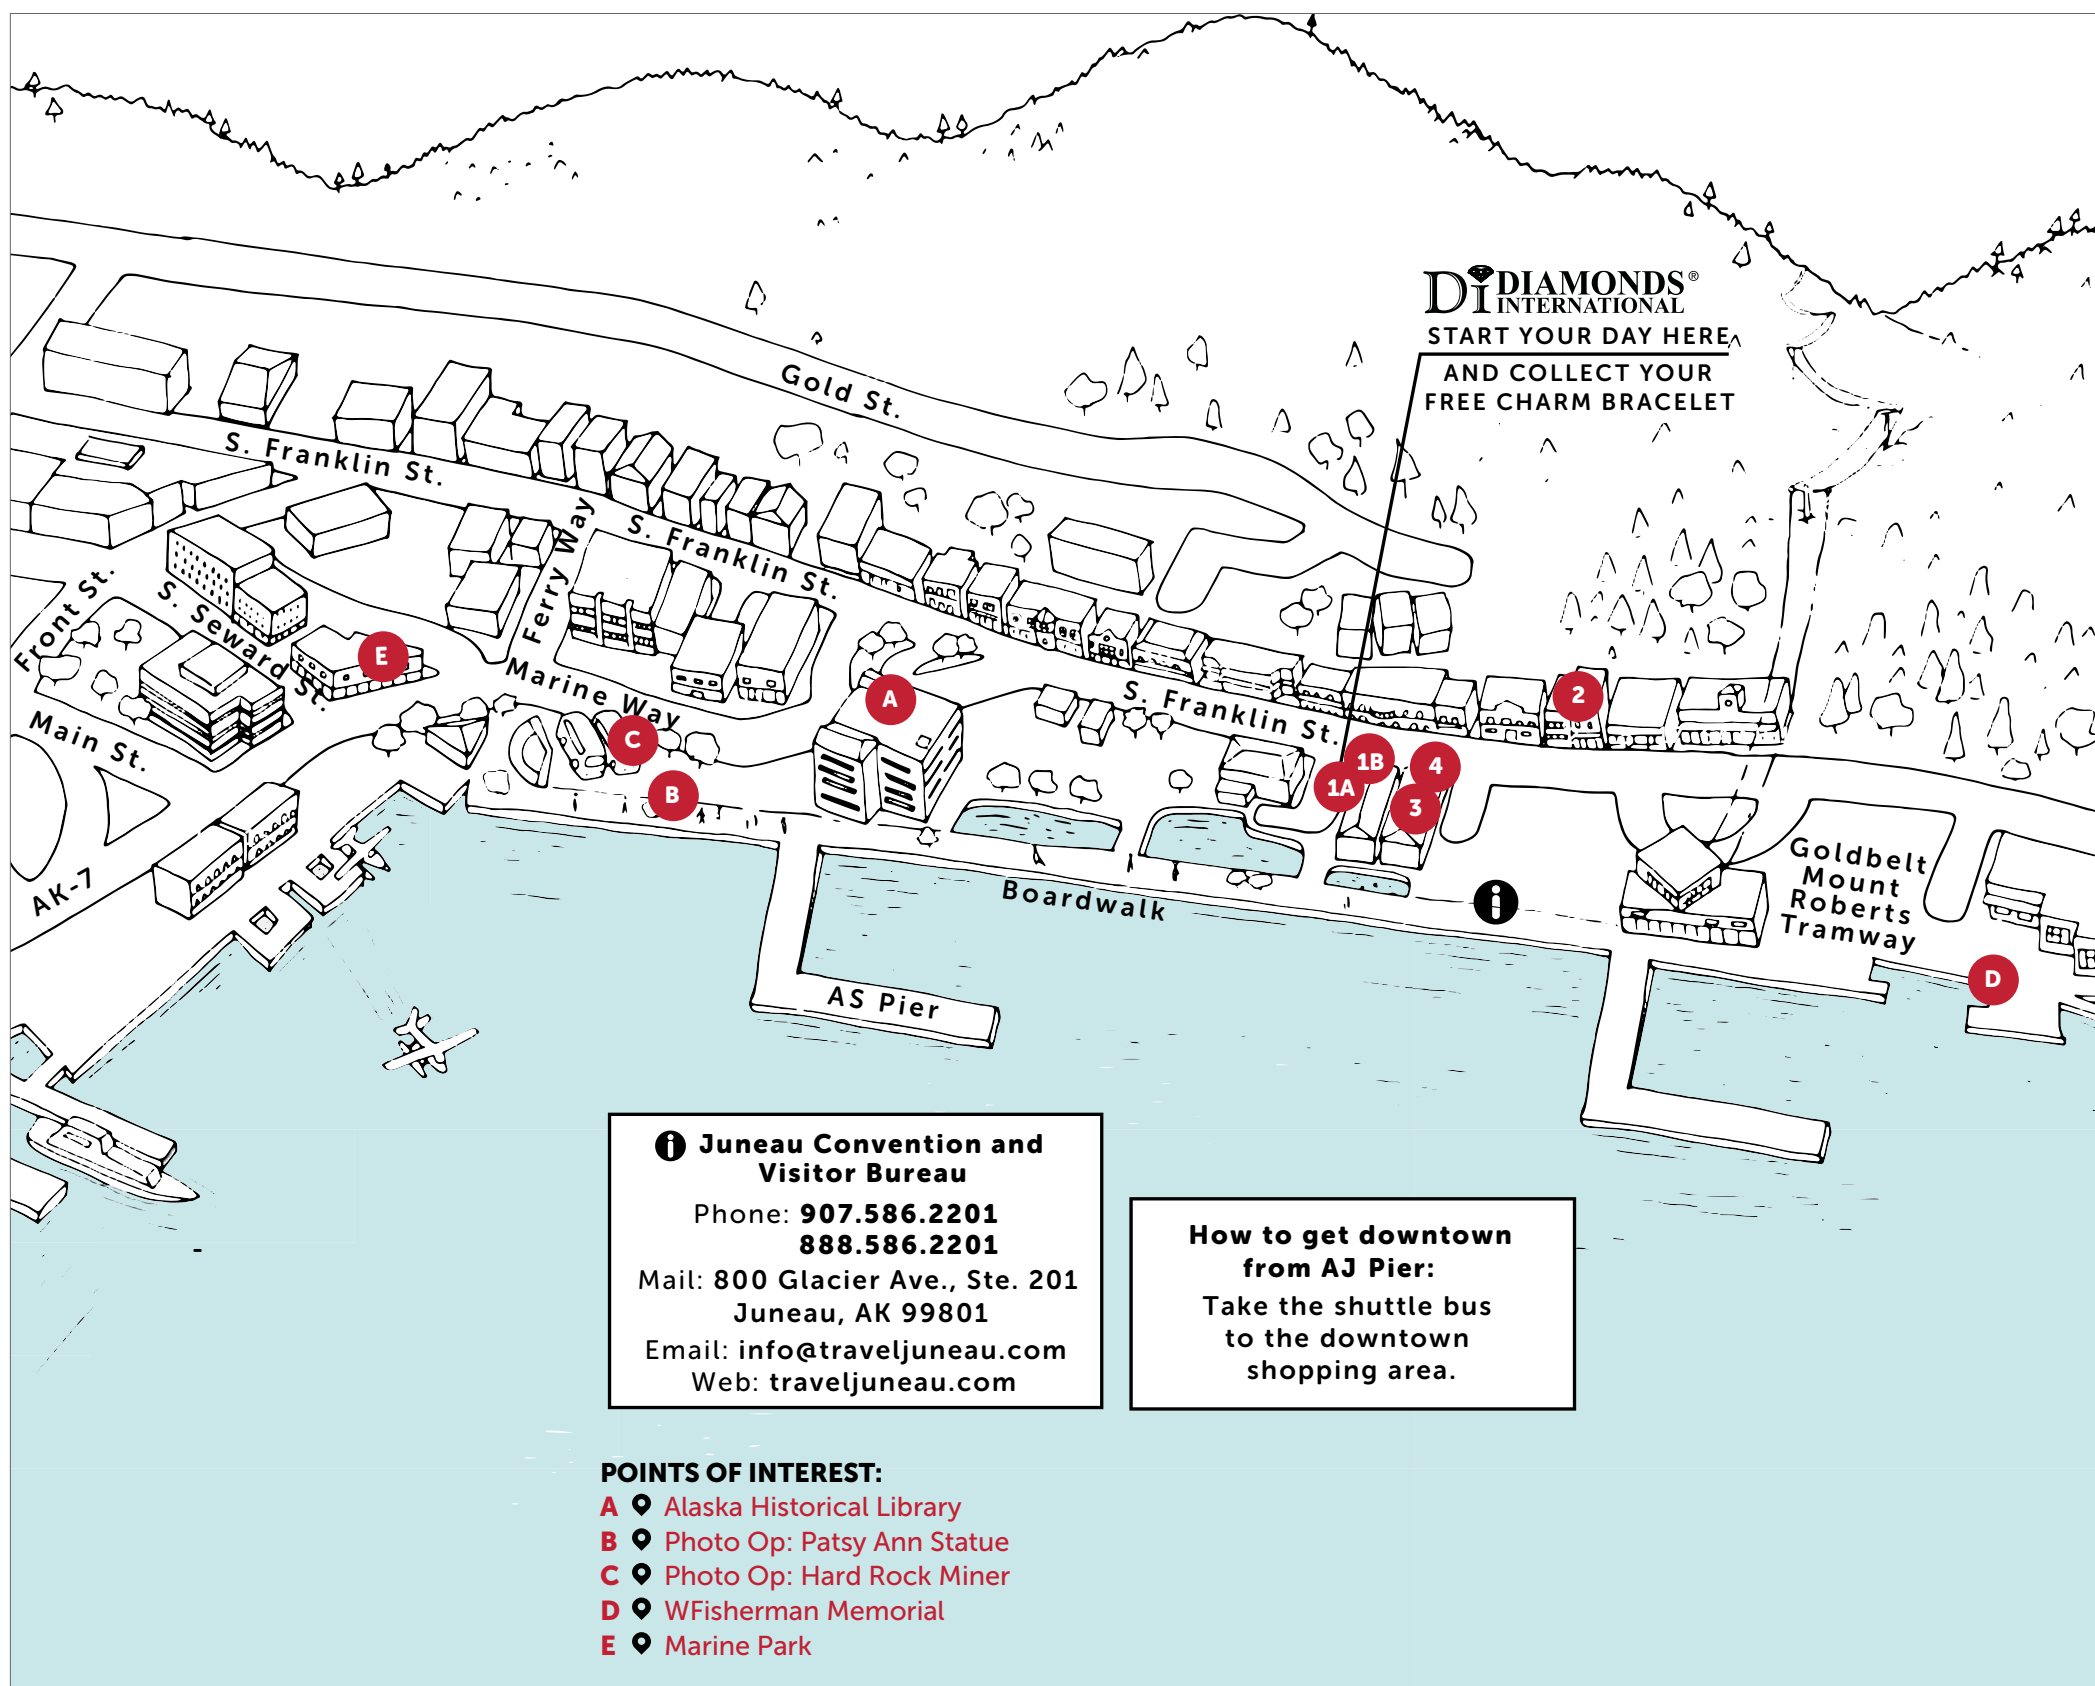

DIAMONDS INTERNATIONAL® 1A

1. **#1 for Diamonds, Gemstones & Watches.**
2. One-stop-shop for diamond essentials: rings, stud earrings, pendants, bracelets & loose stones
   - Build your own custom diamond or tanzanite jewelry; same day delivery.
   - Lifetime upgrade policy — guaranteed. Trade in or trade up your diamond jewelry
   - Family-owned and operated with New York based customer service.
   - DI® DIAMONDS 14k gold and diamond jewelry starting at $199.
   - CROWN OF LIGHT® diamonds, SAFI KILIMA® TANZANITE, DeBeers FOREVERMARK® and more!

DIAMONDS INTERNATIONAL® 1B

1. **WATCH & DESIGN**
   Discover some of the World's most sought after Timepieces, Designer Jewelry & Luxury Brands.
2. All occasions watches: Everyday, sports, dive, and dress.
   - Luxury brands: Breitling®, Bremont®, Bulova®, Cartier®, Hamilton®, Hublot®, Omega®, Philip Stein®, & more!
   - Bundle and save with largest selection of time pieces, and designer jewelry.

TANZANITE INTERNATIONAL® 2

1. **Unparalleled selection of Tanzanite jewelry and loose gemstones.**
2. Gemstone collectors! Ask about SAFI KILIMA® TANZANITE up to 100+ carats.
   - A global retailer with over 130 locations worldwide.
   - Rare gemstones including ammolite, gold quartz, alexandrite, and more.
   - FREE gift with any purchase.

CARILoha® 3

1. **Soft, Sustainable Bedding, Bath, Apparel Made of Eco-Friendly Bamboo Viscose.**
2. Feel the Difference of Ultra-Soft, Carbon-Neutral Bamboo for Yourself.
   - Twice as Soft and 3 Degrees Cooler than Cotton; Odor, Allergy Resistant.
   - Bedding Suite™: Mattress, Base, Sheets, Pillows — Bundle. Save up to $700
   - Bamboo Bath: Towel Sets, Bath Sheets, Robes — Ship Free to Continental US.
   - Exclusive Alaska Collection: Sheets, Shirts, Underwear, and More!

DEL SOL® 4

1. **Exclusive Alaska Clothing, Accessories Change Colors with Sunlight + EV Motor Scooters**
2. Exclusive Alaska Collection: One-Stop Shop for Alaska-themed Apparel.
   - Solize™ Sunglasses: See Glaciers thru Polarized, Lifetime-Guaranteed Lenses.
   - Nail Polish & Accessories: Alaska-Exclusive Polish, Jewelry, and Hair Clips.
   - Sun Smart Alaska: Hats, Water Bottles, Sunglasses, Tote Bags, Etc.
   - Island Cruz: Fat-Tire, Sit-Down EV Motor Scooters (25 mph max speed) Ship Free.

IN-PORT EVENTS, FREE GIFTS & SPECIAL OFFERS