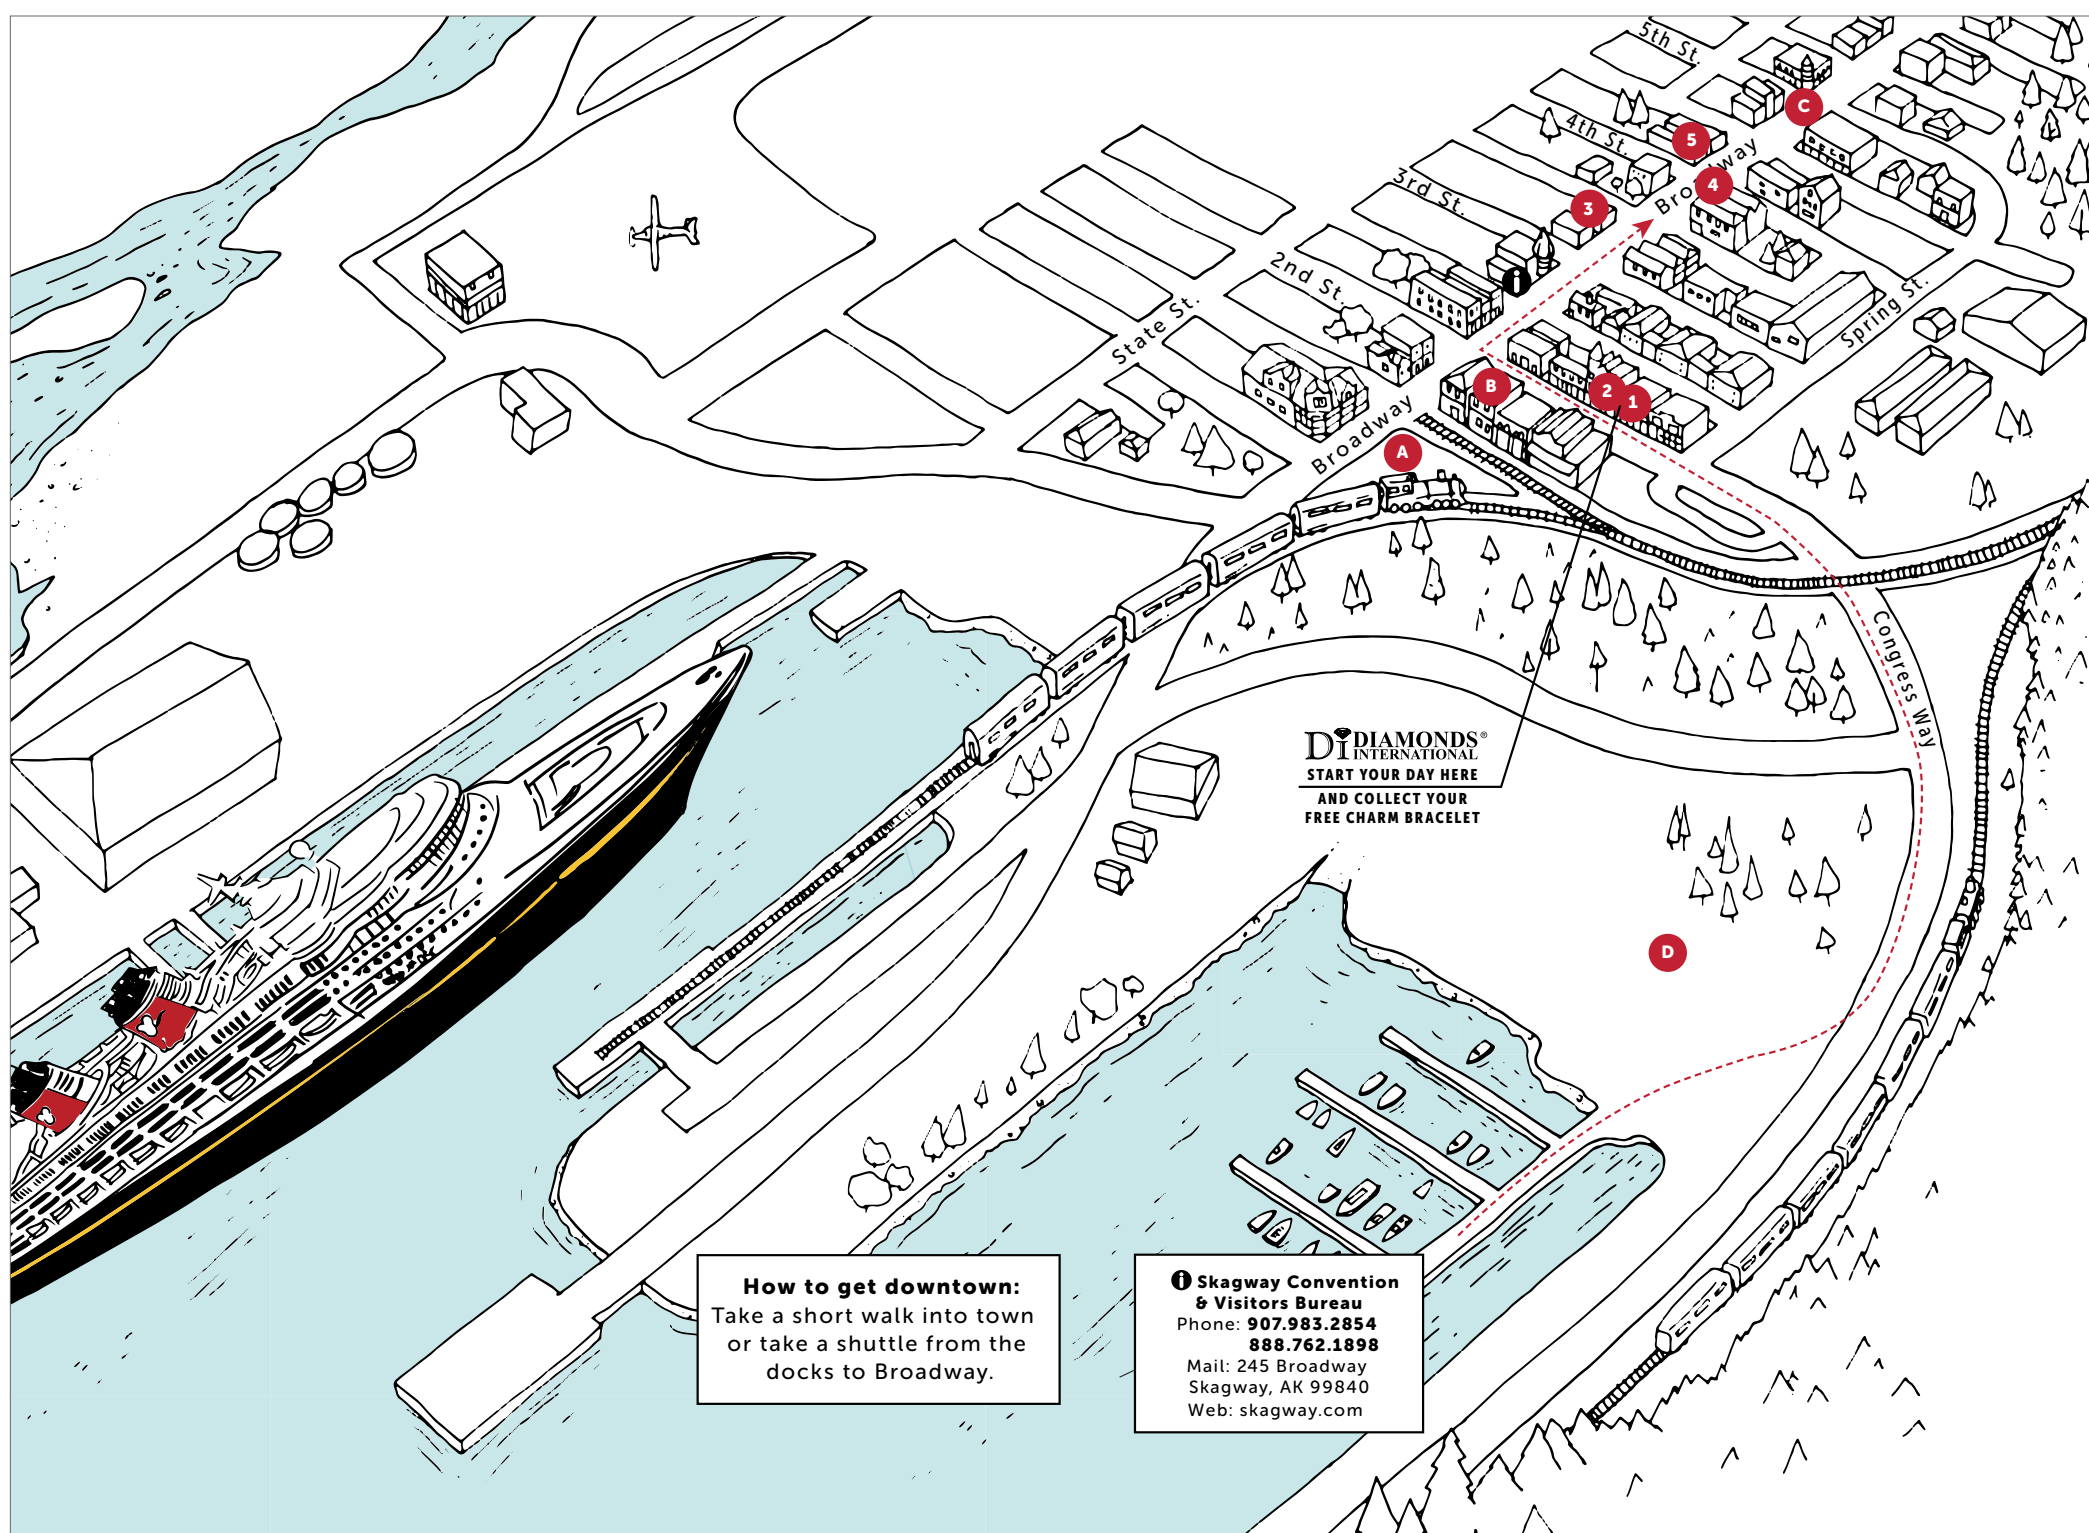

SKAGWAY ALASKA

YOUR ADVENTURE IN PORT AWAITS

YOUR ADVENTURE IN PORT AWAITS

PORT FACTS

About Your Destination:
Skagway is known as the "Scenic Railway of the World", and it's home to both the White Pass and Yukon Railroad.

Capital:
Juneau

Population:
1,191

Language:
English

Currency:
U.S. Dollar

TRAVEL FACTS

Shopping Ambassador:
See your Shopping Ambassador for Shopping Tips and Port Maps. Don't forget to download and save this map for your **FREE** in-port gift coupons (below).

Credit Cards
All the major credit cards are accepted in all the stores ashore

Taxi:
Affordable and easy to find near the port.

Tender Ride:
If the ship is at anchor, guests should expect a short 10-minute tender ride.

FREE GIFT
COLLECT YOUR FREE ALASKAN TRAIN CHARM FROM STORE #1 ON THE MAP!

DISCOVER SHOPPING IN ALASKA

PORT OF CALL RETAILERS

CONTACT YOUR SHOPPING AMBASSADOR ONBOARD:
DISNEY WONDER: #36311

ALL STORES ON THIS MAP WILL ACCEPT U.S. DOLLARS.

How to get downtown:
Take a short walk into town or take a shuttle from the docks to Broadway.

This guide is specially prepared by Real Focus Media and our Shopping Ambassador Program and is intended to assist you during your visit to this port. Please note that the information and prices provided in this map are subject to change without notice. We apologize for any inconvenience, but Disney Cruise Line cannot accept responsibility for any deviations. Thank you.

IN-PORT EVENTS, FREE GIFTS & SPECIAL OFFERS

CARILoha
Softest Bedding on the Planet

DEL SOL
WOW guaranteed
EVERYTHING CHANGES COLOR IN THE SUN
T-shirts, Nail Polish, Sunglasses, and more!

DI DIAMONDS INTERNATIONAL
14K Gold Bands

POINTS OF INTEREST:
A Photo Op: Snow Plow Train
B Klondike Gold Rush Historical Visitor's Center/ White Pass Railroad Depot
C Skagway Museum
D Pullen Pond Salmon Run

CROWN OF LIGHT
The Art of Sparkle™
Crown Galaxy Collection

SAFI KILIMA TANZANITE
Tanzanite Trillion Four-Piece Set

CROWN OF LIGHT
The Art of Sparkle™
Couture Collection

BREMONT
CHRONOMETERS

EVENTS IN PORT
Join us for **FREE** coffee at the historic Sweet Diamonds International® Sweet Tooth Cafe!

DI DIAMONDS INTERNATIONAL 3

TANZANITE DEALS
Ask about the Safi Kilima® Tanzanite studs, for only **$139!** While supplies last.

TANZANITE INTERNATIONAL 2

CROWN BRILLIANT COLLECTION
Experience the Crown of Light® Crown Brilliant Collection. Receive exclusive Gifts with Purchase!

DI DIAMONDS INTERNATIONAL 1

LUXURY WATCH BRANDS
Alaska has it all, Breitling®, Bremont®, Hamilton®, Philip Stein® and more!

DI DIAMONDS INTERNATIONAL 1

FREE Diamonds International Collectible Charm Bracelet & Skagway Train Charm.
No purchase necessary. Offer in effect while supplies last. Limit one offer per person.

Receive a *FREE Omega necklace and Tanzanite pendant with every Safi Kilima Tanzanite purchase.
Limit one per person, offer in effect while supplies last. *With purchase.

*FREE Diamond Heart Necklace with any purchase at Diamonds International®.
*With purchase. Limit one per person. Offer in effect while supplies last.

Ask in-store about available discounts on select watch brands.
Exclusions may apply.

BRAND FINDER

LUXURY BRANDS

FEATURED BRANDS:

BREITLING® 1
BREMONT® 1
BULOVA® 1
CROWN OF LIGHT® 1 2 3
DI® DIAMONDS 1 2 3
FOREVERMARK® 1

HAMILTON® 1
PHILIP STEIN® 1
PRE-OWNED ROLEX® 1
SAFI KILIMA TANZANITE® 1 2 3

PRE-OWNED ROLEX

BREITLING 1884

Exclusively at **DI DIAMONDS INTERNATIONAL**

THE PORT AND SHOPPING SHOW

TUNE IN FOR MORE INFORMATION ABOUT YOUR DESTINATION, WATCH: **CHANNEL 9**

UPON ARRIVAL TO PORT
See your Shopping Ambassador on the Gangway for last minute port shopping information. Remember, the stores listed on this map carry a **60-Day Buyer's Guarantee.**

FREE DI DIAMONDS INTERNATIONAL CHARM BRACELET

Present this coupon at any Diamonds International® store and receive your **FREE Charm Bracelet**